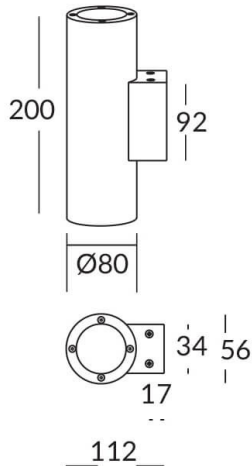

UP&DOWNNT

UP&DOWNNT is a wall light with round design emitting light up and down. With a size of Ø80mmx200mm has a power of 2x8W and two reflectors up&down of 38 degrees beam angle. With a real lumen output of 1972lm, and an efficiency of 123.25lm/W. Is made in Die Cast Aluminium Body, Tempered Glass Cover and has an IP65 and an IK10 degree of protection. ON-OFF driver. Finished in Grey color.

Item code 86.OW09.2331.03

Product type Outdoor

Category Wall Light

Family UP&DOWNNT

Pictograms

Product

Real power (W) 8

Real luminous flux (Lm) 1972

Luminous efficiency (Lm/W) 123.25

Beam angle (°) 38

Life time (h) 50000h L70B10

IP 65

Electrical class insulation Class I

Colour Grey

Chip Brand NICHIA

Control gear included Yes

Control gear ON-OFF

Colour temperature (K) 3000

Colour consistency (SDCM) SDCM<3

CRI 80

IK IK10

Scheme

Photometry