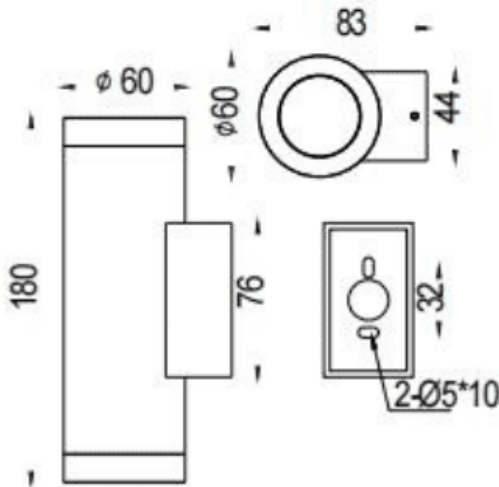

### UP&DOWNNT

Lavov wall fixture from the family UP&DOWNNT with a power of 2x8W and a 45 degrees beam angle. Finished in Grey colour. Dimensions  $\phi 60 \times 83 \times 180 \text{mm}$ . With a total lumen output of 2x800lm and a luminous efficiency of 100lm/W. CCT 3000K. Driver ON-OFF. Made in Die Cast Aluminium Body, Tempered Glass Cover .IP65. IK05

### Dimensions

Product dimensions (mm)  $\phi 60 \times 83 \times 180 \text{mm}$

### Photometry

Item code	86.OW09.2331.03
Product type	Outdoor
Category	Wall Light
Family	UP&DOWNNT
Pictograms	

Product	
Real power (W)	2x8
Real luminous flux (Lm)	2x800
Luminous efficiency (Lm/W)	100
Beam angle (°)	45
Life time (h)	50000h L70B10
IP	IP65
Electrical class insulation	Class I
Colour	Grey
Control gear included	Yes
Control gear	ON-OFF
Light source	LED
Type of LED	COB
Colour temperature (K)	3000
Colour consistency (SDCM)	SDCM3
CRI	80
IK	IK05