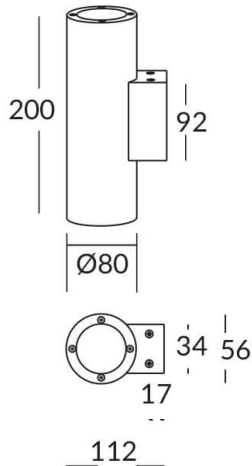

UP&DOWNNT

UP&DOWNNT is a wall light with round design emitting light up and down. With a size of Ø80mmx200mm has a power of 2x8W and two reflectors up&down of 38 degrees beam angle. With a real lumen output of 1972lm, and an efficiency of 123.25lm/W. Is made in Die Cast Aluminium Body, Tempered Glass Cover and has an IP65 and an IK10 degree of protection. ON-OFF driver. Finished in Grey color.

Item code 86.OW09.2331.03

Product type Outdoor

Category Wall Light

Family UP&DOWNNT

Pictograms

Scheme

Product

Real power (W) 8

Real luminous flux (Lm) 1972

Luminous efficiency (Lm/W) 123.25

Beam angle (°) 38

Life time (h) 50000h L70B10

IP 65

Electrical class insulation Class I

Colour Grey

Chip Brand NICHIA