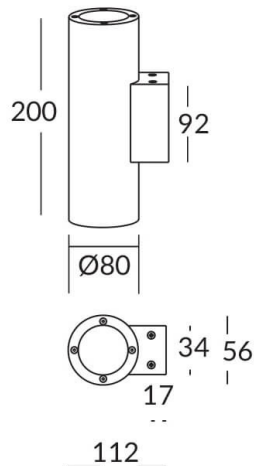

UP&DOWNNT

UP&DOWNNT is a wall light with round design emitting light up and down. With a size of Ø80mmx200mm has a power of 2x8W and two reflectors up&down of 38 degrees beam angle. With a real lumen output of 1972lm, and an efficiency of 123.25lm/W. Is made in Die Cast Aluminium Body, Tempered Glass Cover and has an IP65 and an IK10 degree of protection. ON-OFF driver. Finished in Grey color.

Item code 86.OW09.2331.03

Product type Outdoor

Category Wall Light

Family UP&DOWNNT

Pictograms

Scheme

Product

Real power (W) 8

Real luminous flux (Lm) 1972

Luminous efficiency (Lm/W) 123.25

Beam angle (°) 38

Life time (h) 50000h L70B10

IP 65

Electrical class insulation Class I

Colour Grey

Chip Brand NICHIA

Control gear included Yes

Control gear ON-OFF

Colour temperature (K) 3000

Colour consistency (SDCM) SDCM<3

CRI 80

IK IK10

Photometry