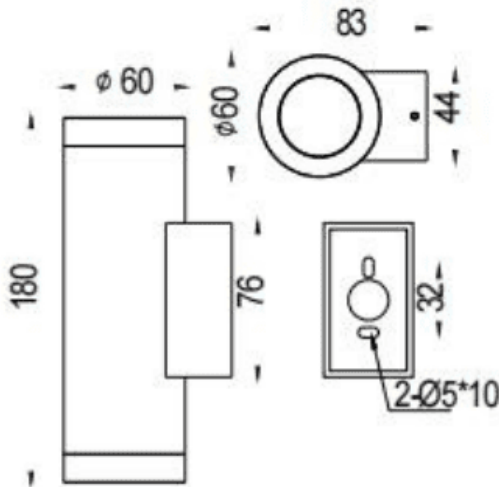

UP&DOWNT

Lavov wall fixture from the family UP&DOWNT with a power of 2x8W and a 45 degrees beam angle. Finished in Grey colour. Dimensions $\phi 60 \times 83 \times 180 \text{mm}$. With a total lumen output of 2x800lm and a luminous efficiency of 100lm/W. CCT 3000K. Driver ON-OFF. Made in Die Cast Aluminium Body, Tempered Glass Cover .IP65. IK05

Dimensions

Product dimensions (mm) $\phi 60 \times 83 \times 180 \text{mm}$

Scheme

Photometry

Item code	86.OW09.2331.03
Product type	Indoor
Category	Wall Fixtures & Reading lights
Family	UP&DOWNT
Pictograms	

Product	
Real power (W)	2x8
Real luminous flux (Lm)	2x800
Luminous efficiency (Lm/W)	100
Beam angle (º)	45
Life time (h)	50000h L70B10
IP	IP65
Electrical class insulation	Class I
Colour	Grey
Control gear included	Yes
Control gear	ON-OFF
Light source	LED
Type of LED	COB
Colour temperature (K)	3000
Colour consistency (SDCM)	SDCM<3
CRI	80
IK	IK05