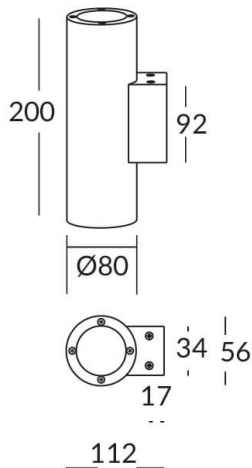

UP&DOWNT

UP&DOWNT is a wall light with round design emitting light up and down. With a size of Ø80mmx200mm has a power of 2x8W and two reflectors up&down of 38 degrees beam angle. With a real lumen output of 1972lm, and an efficiency of 123.25lm/W. Is made in Die Cast Aluminium Body, Tempered Glass Cover and has an IP65 and an IK10 degree of protection. ON-OFF driver. Finished in Grey color.

Item code	86.OW09.2331.03
Product type	Indoor
Category	Wall Fixtures & Reading lights
Family	UP&DOWNT
Pictograms	

Product	
Real power (W)	8
Real luminous flux (Lm)	1972
Luminous efficiency (Lm/W)	123.25
Beam angle (°)	38
Life time (h)	50000h L70B10
IP	65
Electrical class insulation	Class I
Colour	Grey
Chip Brand	NICHIA
Control gear included	Yes
Control gear	ON-OFF
Colour temperature (K)	3000
Colour consistency (SDCM)	SDCM<3
CRI	80
IK	IK10

Scheme

Photometry