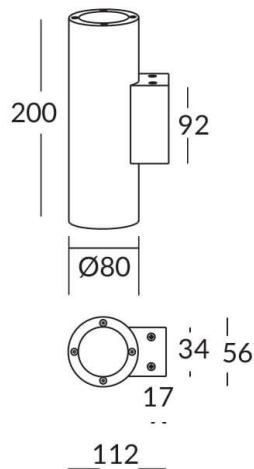

UP&DOWNT

UP&DOWNT is a wall light with round design emitting light up and down. With a size of Ø80mmx200mm has a power of 2x8W and two reflectors up&down of 38 degrees beam angle. With a real lumen output of 1972lm, and an efficiency of 123.25lm/W. Is made in Die Cast Aluminium Body, Tempered Glass Cover and has an IP65 and an IK10 degree of protection. ON-OFF driver. Finished in Grey color.

Item code	86.OW09.2331.03
Product type	Indoor
Category	Wall Fixtures & Reading lights
Family	UP&DOWNT

Pictograms

Product	
Real power (W)	8
Real luminous flux (Lm)	1972
Luminous efficiency (Lm/W)	123.25
Beam angle (°)	38
Life time (h)	50000h L70B10
IP	65
Electrical class insulation	Class I
Colour	Grey
Chip Brand	NICHIA
Control gear included	Yes
Control gear	ON-OFF
Colour temperature (K)	3000
Colour consistency (SDCM)	SDCM<3
CRI	80
IK	IK10

Scheme

Photometry