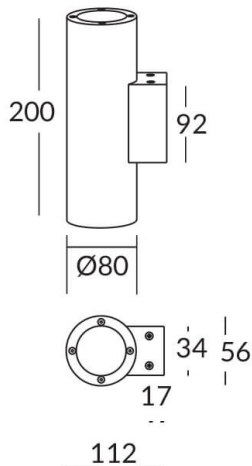

UP&DOWNNT

UP&DOWNNT is a wall light with round design emitting light up and down. With a size of Ø80mmx200mm has a power of 2x8W and two reflectors up&down of 38 degrees beam angle. With a real lumen output of 1972lm, and an efficiency of 123.25lm/W. Is made in Die Cast Aluminium Body, Tempered Glass Cover and has an IP65 and an IK10 degree of protection. DALI driver. Finished in White color.

Item code 86.OW09.2333.01

Product type Outdoor

Category Wall Light

Family UP&DOWNNT

Pictograms

Product

Real power (W) 8

Real luminous flux (Lm) 1972

Luminous efficiency (Lm/W) 123.25

Beam angle (°) 38

Life time (h) 50000h L70B10

IP 65

Electrical class insulation Class I

Colour White

Chip Brand NICHIA

Control gear included Yes

Control gear DALI

Colour temperature (K) 3000

Colour consistency (SDCM) SDCM<3

CRI 80

IK IK10

Scheme

Photometry