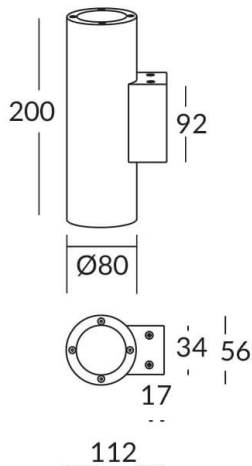

UP&DOWNNT

UP&DOWNNT is a wall light with round design emitting light up and down. With a size of Ø80mmx200mm has a power of 2x8W and two reflectors up&down of 38 degrees beam angle. With a real lumen output of 1972lm, and an efficiency of 123.25lm/W. Is made in Die Cast Aluminium Body, Tempered Glass Cover and has an IP65 and an IK10 degree of protection. DALI driver. Finished in White color.

Item code 86.OW09.2333.01

Product type Outdoor

Category Wall Light

Family UP&DOWNNT

Pictograms

Product

Real power (W) 8

Real luminous flux (Lm) 1972

Luminous efficiency (Lm/W) 123.25

Beam angle (°) 38

Life time (h) 50000h L70B10

IP 65

Electrical class insulation Class I

Colour White

Chip Brand NICHIA

Control gear included Yes

Control gear DALI

Colour temperature (K) 3000

Colour consistency (SDCM) SDCM<3

CRI 80

IK IK10

Scheme

Photometry