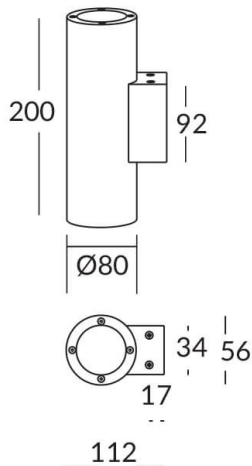

UP&DOWNNT

UP&DOWNNT is a wall light with round design emitting light up and down. With a size of Ø80mmx200mm has a power of 2x8W and two reflectors up&down of 38 degrees beam angle. With a real lumen output of 1972lm, and an efficiency of 123.25lm/W. Is made in Die Cast Aluminium Body, Tempered Glass Cover and has an IP65 and an IK10 degree of protection. DALI driver. Finished in White color.

Item code 86.OW09.2333.01

Product type Outdoor

Category Wall Light

Family UP&DOWNNT

Pictograms

Scheme

Product

Real power (W) 8

Real luminous flux (Lm) 1972

Luminous efficiency (Lm/W) 123.25

Beam angle (°) 38

Life time (h) 50000h L70B10

IP 65

Electrical class insulation Class I

Colour White

Chip Brand NICHIA