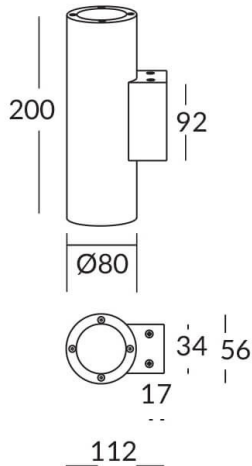

### UP&DOWNNT

UP&DOWNNT is a wall light with round design emitting light up and down. With a size of Ø80mmx200mm has a power of 2x8W and two reflectors up&down of 38 degrees beam angle. With a real lumen output of 1972lm, and an efficiency of 123.25lm/W. Is made in Die Cast Aluminium Body, Tempered Glass Cover and has an IP65 and an IK10 degree of protection. DALI driver. Finished in Black color.

<b>Item code</b>	<b>86.OW09.2333.02</b>
<b>Product type</b>	<b>Outdoor</b>
<b>Category</b>	<b>Wall Light</b>
<b>Family</b>	<b>UP&amp;DOWNNT</b>
<b>Pictograms</b>	

### Scheme

<b>Product</b>	
<b>Real power (W)</b>	<b>8</b>
<b>Real luminous flux (Lm)</b>	<b>1972</b>
<b>Luminous efficiency (Lm/W)</b>	<b>123.25</b>
<b>Beam angle (°)</b>	<b>38</b>
<b>Life time (h)</b>	<b>50000h L70B10</b>
<b>IP</b>	<b>65</b>
<b>Electrical class insulation</b>	<b>Class I</b>
<b>Colour</b>	<b>Black</b>
<b>Chip Brand</b>	<b>NICHIA</b>
<b>Control gear included</b>	<b>Yes</b>
<b>Control gear</b>	<b>DALI</b>
<b>Colour temperature (K)</b>	<b>3000</b>
<b>Colour consistency (SDCM)</b>	<b>SDCM&lt;3</b>
<b>CRI</b>	<b>80</b>
<b>IK</b>	<b>IK10</b>