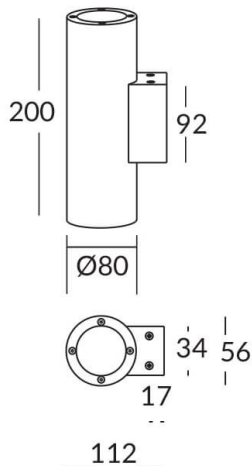

UP&DOWNNT

UP&DOWNNT is a wall light with round design emitting light up and down. With a size of Ø80mmx200mm has a power of 2x8W and two reflectors up&down of 38 degrees beam angle. With a real lumen output of 1972lm, and an efficiency of 123.25lm/W. Is made in Die Cast Aluminium Body, Tempered Glass Cover and has an IP65 and an IK10 degree of protection. DALI driver. Finished in Black color.

Item code	86.OW09.2333.02
Product type	Outdoor
Category	Wall Light
Family	UP&DOWNNT
Pictograms	

Scheme

Product

Real power (W)	8
Real luminous flux (Lm)	1972
Luminous efficiency (Lm/W)	123.25
Beam angle (°)	38
Life time (h)	50000h L70B10
IP	65
Electrical class insulation	Class I
Colour	Black
Chip Brand	NICHIA
Control gear included	Yes
Control gear	DALI
Colour temperature (K)	3000
Colour consistency (SDCM)	SDCM<3
CRI	80
IK	IK10