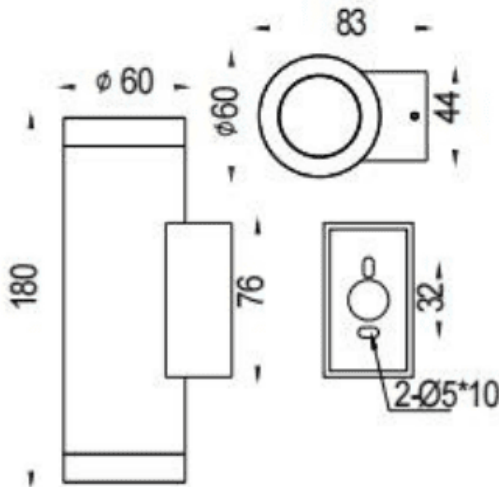

UP&DOWNNT

Lavov wall fixture from the family UP&DOWNNT with a power of 2x8W and a 45 degrees beam angle. Finished in Black colour. Dimensions $\phi 60 \times 83 \times 180 \text{mm}$. With a total lumen output of 2x800lm and a luminous efficiency of 100lm/W. CCT 3000K. Driver DALI. Made in Die Cast Aluminium Body, Tempered Glass Cover. IP65. IK05

Dimensions

Product dimensions (mm) $\phi 60 \times 83 \times 180 \text{mm}$

Scheme

Photometry

Item code	86.OW09.2333.02
Product type	Outdoor
Category	Wall Light
Family	UP&DOWNNT
Pictograms	

Product	
Real power (W)	2x8
Real luminous flux (Lm)	2x800
Luminous efficiency (Lm/W)	100
Beam angle (°)	45
Life time (h)	50000h L70B10
IP	IP65
Electrical class insulation	Class I
Colour	Black
Control gear included	Yes
Control gear	DALI
Light source	LED
Type of LED	COB
Colour temperature (K)	3000
Colour consistency (SDCM)	SDCM<3
CRI	80
IK	IK05