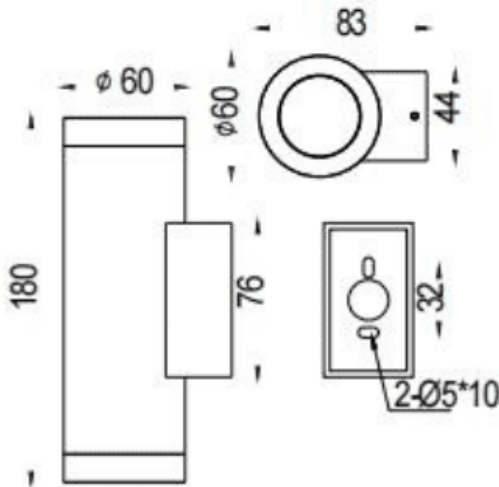

### UP&DOWNNT

Lavov wall fixture from the family UP&DOWNNT with a power of 2x8W and a 45 degrees beam angle. Finished in Black colour. Dimensions  $\phi 60 \times 83 \times 180 \text{mm}$ . With a total lumen output of 2x800lm and a luminous efficiency of 100lm/W. CCT 3000K. Driver DALI. Made in Die Cast Aluminium Body, Tempered Glass Cover. IP65. IK05

### Dimensions

Product dimensions (mm)  $\phi 60 \times 83 \times 180 \text{mm}$

### Photometry

Item code	86.OW09.2333.02
Product type	Outdoor
Category	Wall Light
Family	UP&DOWNNT
Pictograms	

Product	
Real power (W)	2x8
Real luminous flux (Lm)	2x800
Luminous efficiency (Lm/W)	100
Beam angle (°)	45
Life time (h)	50000h L70B10
IP	IP65
Electrical class insulation	Class I
Colour	Black
Control gear included	Yes
Control gear	DALI
Light source	LED
Type of LED	COB
Colour temperature (K)	3000
Colour consistency (SDCM)	SDCM3
CRI	80
IK	IK05