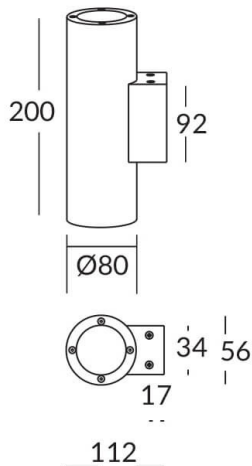

UP&DOWNNT

UP&DOWNNT is a wall light with round design emitting light up and down. With a size of Ø80mmx200mm has a power of 2x8W and two reflectors up&down of 38 degrees beam angle. With a real lumen output of 1972lm, and an efficiency of 123.25lm/W. Is made in Die Cast Aluminium Body, Tempered Glass Cover and has an IP65 and an IK10 degree of protection. DALI driver. Finished in Grey color.

Item code 86.OW09.2333.03

Product type Outdoor

Category Wall Light

Family UP&DOWNNT

Pictograms

Product

Real power (W) 8

Real luminous flux (Lm) 1972

Luminous efficiency (Lm/W) 123.25

Beam angle (°) 38

Life time (h) 50000h L70B10

IP 65

Electrical class insulation Class I

Colour Grey

Chip Brand NICHIA

Control gear included Yes

Control gear DALI

Colour temperature (K) 3000

Colour consistency (SDCM) SDCM<3

CRI 80

IK IK10

Scheme

Photometry