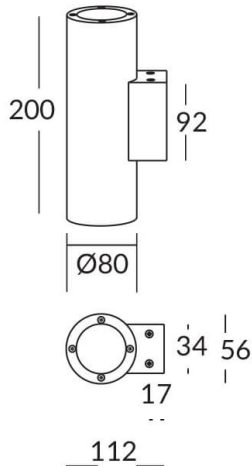

### UP&DOWNNT

UP&DOWNNT is a wall light with round design emitting light up and down. With a size of Ø80mmx200mm has a power of 2x8W and two reflectors up&down of 38 degrees beam angle. With a real lumen output of 1972lm, and an efficiency of 123.25lm/W. Is made in Die Cast Aluminium Body, Tempered Glass Cover and has an IP65 and an IK10 degree of protection. DALI driver. Finished in Grey color.

<b>Item code</b>	<b>86.OW09.2333.03</b>
<b>Product type</b>	<b>Outdoor</b>
<b>Category</b>	<b>Wall Light</b>
<b>Family</b>	<b>UP&amp;DOWNNT</b>
<b>Pictograms</b>	

### Product

<b>Real power (W)</b>	<b>8</b>
<b>Real luminous flux (Lm)</b>	<b>1972</b>
<b>Luminous efficiency (Lm/W)</b>	<b>123.25</b>
<b>Beam angle (°)</b>	<b>38</b>
<b>Life time (h)</b>	<b>50000h L70B10</b>
<b>IP</b>	<b>65</b>
<b>Electrical class insulation</b>	<b>Class I</b>
<b>Colour</b>	<b>Grey</b>
<b>Chip Brand</b>	<b>NICHIA</b>
<b>Control gear included</b>	<b>Yes</b>
<b>Control gear</b>	<b>DALI</b>
<b>Colour temperature (K)</b>	<b>3000</b>
<b>Colour consistency (SDCM)</b>	<b>SDCM&lt;3</b>
<b>CRI</b>	<b>80</b>
<b>IK</b>	<b>IK10</b>