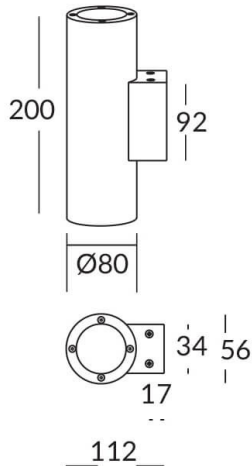

UP&DOWNNT

UP&DOWNNT is a wall light with round design emitting light up and down. With a size of Ø80mmx200mm has a power of 2x8W and two reflectors up&down of 38 degrees beam angle. With a real lumen output of 1972lm, and an efficiency of 123.25lm/W. Is made in Die Cast Aluminium Body, Tempered Glass Cover and has an IP65 and an IK10 degree of protection. DALI driver. Finished in Grey color.

Item code 86.OW09.2333.03

Product type Outdoor

Category Wall Light

Family UP&DOWNNT

Pictograms

Product

Real power (W) 8

Real luminous flux (Lm) 1972

Luminous efficiency (Lm/W) 123.25

Beam angle (°) 38

Life time (h) 50000h L70B10

IP 65

Electrical class insulation Class I

Colour Grey

Chip Brand NICHIA

Control gear included Yes

Control gear DALI

Colour temperature (K) 3000

Colour consistency (SDCM) SDCM<3

CRI 80

IK IK10

Scheme

Photometry