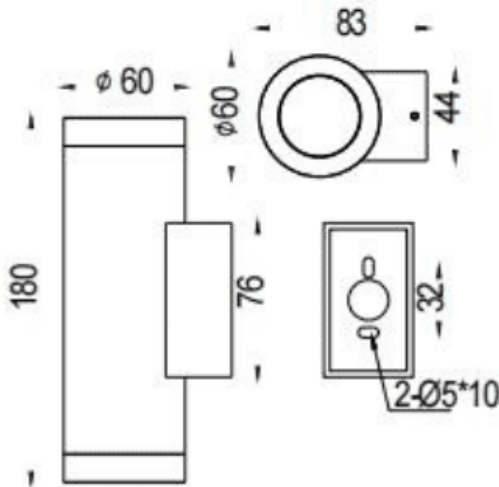

UP&DOWNNT

Lavov wall fixture from the family UP&DOWNNT with a power of 2x8W and a 45 degrees beam angle. Finished in Grey colour. Dimensions $\phi 60 \times 83 \times 180 \text{mm}$. With a total lumen output of 2x800lm and a luminous efficiency of 100lm/W. CCT 3000K. Driver DALI. Made in Die Cast Aluminium Body, Tempered Glass Cover. IP65. IK05

Dimensions

Product dimensions (mm) $\phi 60 \times 83 \times 180 \text{mm}$

Scheme

Photometry

Item code	86.OW09.2333.03
Product type	Outdoor
Category	Wall Light
Family	UP&DOWNNT
Pictograms	

Product	
Real power (W)	2x8
Real luminous flux (Lm)	2x800
Luminous efficiency (Lm/W)	100
Beam angle (°)	45
Life time (h)	50000h L70B10
IP	IP65
Electrical class insulation	Class I
Colour	Grey
Control gear included	Yes
Control gear	DALI
Light source	LED
Type of LED	COB
Colour temperature (K)	3000
Colour consistency (SDCM)	SDCM3
CRI	80
IK	IK05