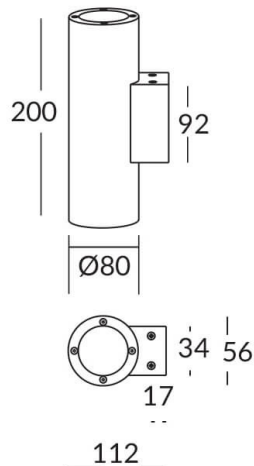

UP&DOWNT

UP&DOWNT is a wall light with round design emitting light up and down. With a size of Ø80mmx200mm has a power of 2x8W and two reflectors up&down of 60 degrees beam angle. With a real lumen output of 1972lm, and an efficiency of 123.25lm/W. Is made in Die Cast Aluminium Body, Tempered Glass Cover and has an IP65 and an IK10 degree of protection. ON-OFF driver. Finished in White color.

Item code	86.OW09.2341.01
Product type	Outdoor
Category	Wall Light
Family	UP&DOWNT
Pictograms	

Scheme

Product	
Real power (W)	8
Real luminous flux (Lm)	1972
Luminous efficiency (Lm/W)	123.25
Beam angle (°)	60
Life time (h)	50000h L70B10
IP	65
Electrical class insulation	Class I
Colour	White
Chip Brand	NICHIA
Control gear included	Yes
Control gear	ON-OFF
Colour temperature (K)	3000
Colour consistency (SDCM)	SDCM<3
CRI	80
IK	IK10