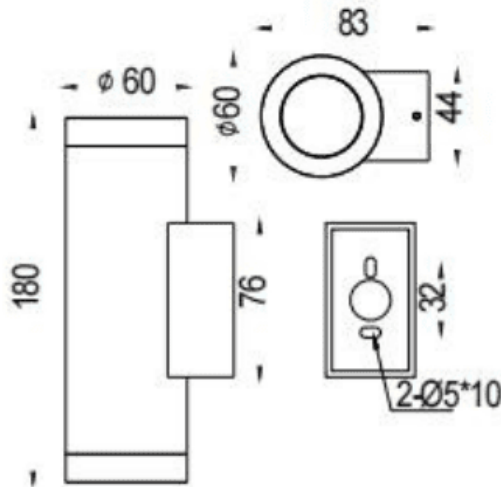

UP&DOWNT

Lavov wall fixture from the family UP&DOWNT with a power of 2x8W and a 60 degrees beam angle. Finished in White colour. Dimensions $\phi 60 \times 83 \times 180 \text{mm}$. With a total lumen output of 2x800lm and a luminous efficiency of 100lm/W. CCT 3000K. Driver ON-OFF. Made in Die Cast Aluminium Body, Tempered Glass Cover .IP65. IK05

Dimensions

Product dimensions (mm) $\phi 60 \times 83 \times 180 \text{mm}$

Scheme

Item code	86.OW09.2341.01
Product type	Indoor
Category	Wall Fixtures & Reading lights
Family	UP&DOWNT
Pictograms	

Product	
Real power (W)	2x8
Real luminous flux (Lm)	2x800
Luminous efficiency (Lm/W)	100
Beam angle (°)	60
Life time (h)	50000h L70B10
IP	IP65
Electrical class insulation	Class I
Colour	White
Control gear included	Yes
Control gear	ON-OFF
Light source	LED
Type of LED	COB
Colour temperature (K)	3000
Colour consistency (SDCM)	SDCM3
CRI	80
IK	IK05