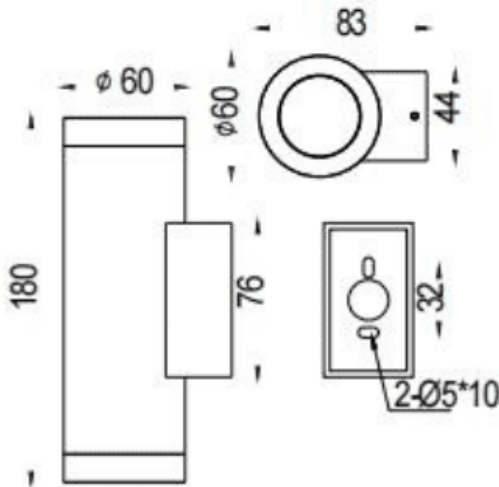

### UP&DOWNT

Lavov wall fixture from the family UP&DOWNT with a power of 2x8W and a 60 degrees beam angle. Finished in Black colour. Dimensions  $\phi 60 \times 83 \times 180 \text{mm}$ . With a total lumen output of 2x800lm and a luminous efficiency of 100lm/W. CCT 3000K. Driver ON-OFF. Made in Die Cast Aluminium Body, Tempered Glass Cover .IP65. IK05

### Dimensions

Product dimensions (mm)  $\phi 60 \times 83 \times 180 \text{mm}$

### Scheme

Item code	86.OW09.2341.02
Product type	Indoor
Category	Wall Fixtures & Reading lights
Family	UP&DOWNT
Pictograms	

Product	
Real power (W)	2x8
Real luminous flux (Lm)	2x800
Luminous efficiency (Lm/W)	100
Beam angle (°)	60
Life time (h)	50000h L70B10
IP	IP65
Electrical class insulation	Class I
Colour	Black
Control gear included	Yes
Control gear	ON-OFF
Light source	LED
Type of LED	COB
Colour temperature (K)	3000
Colour consistency (SDCM)	SDCM3
CRI	80
IK	IK05