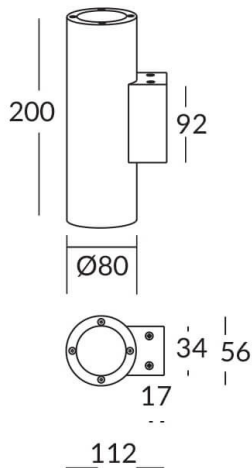

UP&DOWNT

UP&DOWNT is a wall light with round design emitting light up and down. With a size of Ø80mmx200mm has a power of 2x8W and two reflectors up&down of 60 degrees beam angle. With a real lumen output of 1972lm, and an efficiency of 123.25lm/W. Is made in Die Cast Aluminium Body, Tempered Glass Cover and has an IP65 and an IK10 degree of protection. ON-OFF driver. Finished in Grey color.

Item code	86.OW09.2341.03
Product type	Outdoor
Category	Wall Light
Family	UP&DOWNT
Pictograms	

Scheme

Product	
Real power (W)	8
Real luminous flux (Lm)	1972
Luminous efficiency (Lm/W)	123.25
Beam angle (°)	60
Life time (h)	50000h L70B10
IP	65
Electrical class insulation	Class I
Colour	Grey
Chip Brand	NICHIA
Control gear included	Yes
Control gear	ON-OFF
Colour temperature (K)	3000
Colour consistency (SDCM)	SDCM<3
CRI	80
IK	IK10