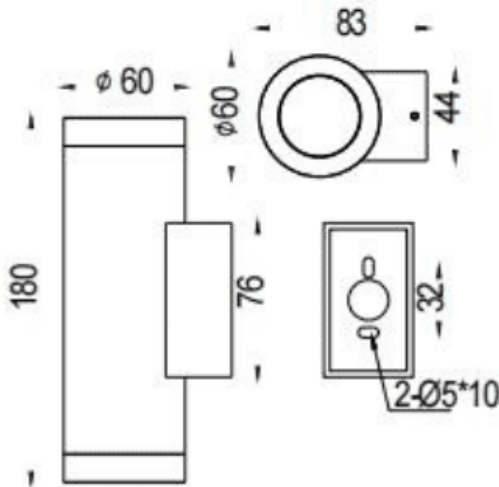

### UP&DOWNNT

Lavov wall fixture from the family UP&DOWNNT with a power of 2x8W and a 60 degrees beam angle. Finished in White colour. Dimensions  $\phi 60 \times 83 \times 180 \text{mm}$ . With a total lumen output of 2x800lm and a luminous efficiency of 100lm/W. CCT 3000K. Driver DALI. Made in Die Cast Aluminium Body, Tempered Glass Cover .IP65. IK05

#### Dimensions

Product dimensions (mm)  $\phi 60 \times 83 \times 180 \text{mm}$

#### Scheme

Item code	86.OW09.2343.01
Product type	Outdoor
Category	Wall Light
Family	UP&DOWNNT
Pictograms	

Product	
Real power (W)	2x8
Real luminous flux (Lm)	2x800
Luminous efficiency (Lm/W)	100
Beam angle (°)	60
Life time (h)	50000h L70B10
IP	IP65
Electrical class insulation	Class I
Colour	White
Control gear included	Yes
Control gear	DALI
Light source	LED
Type of LED	COB
Colour temperature (K)	3000
Colour consistency (SDCM)	SDCM3
CRI	80
IK	IK05