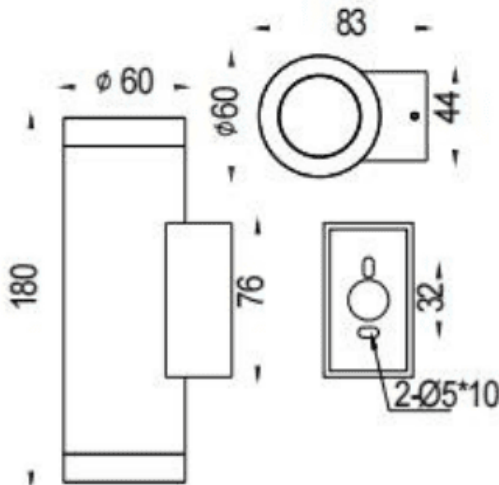

UP&DOWNT

Lavov wall fixture from the family UP&DOWNT with a power of 2x8W and a 60 degrees beam angle. Finished in White colour. Dimensions $\phi 60 \times 83 \times 180 \text{mm}$. With a total lumen output of 2x800lm and a luminous efficiency of 100lm/W. CCT 3000K. Driver DALI. Made in Die Cast Aluminium Body, Tempered Glass Cover .IP65. IK05

Dimensions

Product dimensions (mm) $\phi 60 \times 83 \times 180 \text{mm}$

Scheme

Item code	86.OW09.2343.01
Product type	Indoor
Category	Wall Fixtures & Reading lights
Family	UP&DOWNT
Pictograms	

Product	
Real power (W)	2x8
Real luminous flux (Lm)	2x800
Luminous efficiency (Lm/W)	100
Beam angle (º)	60
Life time (h)	50000h L70B10
IP	IP65
Electrical class insulation	Class I
Colour	White
Control gear included	Yes
Control gear	DALI
Light source	LED
Type of LED	COB
Colour temperature (K)	3000
Colour consistency (SDCM)	SDCM<3
CRI	80
IK	IK05