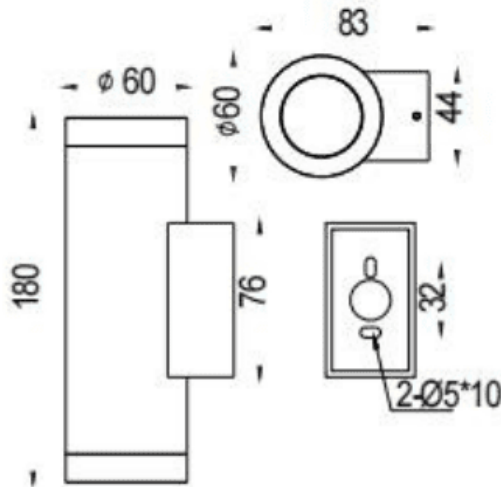

UP&DOWNT

Lavov wall fixture from the family UP&DOWNT with a power of 2x8W and a 60 degrees beam angle. Finished in White colour. Dimensions $\phi 60 \times 83 \times 180 \text{mm}$. With a total lumen output of 2x800lm and a luminous efficiency of 100lm/W. CCT 3000K. Driver DALI. Made in Die Cast Aluminium Body, Tempered Glass Cover .IP65. IK05

Dimensions

Product dimensions (mm) $\phi 60 \times 83 \times 180 \text{mm}$

Scheme

Item code	86.OW09.2343.01
Product type	Indoor
Category	Wall Fixtures & Reading lights
Family	UP&DOWNT
Pictograms	

Product	
Real power (W)	2x8
Real luminous flux (Lm)	2x800
Luminous efficiency (Lm/W)	100
Beam angle (°)	60
Life time (h)	50000h L70B10
IP	IP65
Electrical class insulation	Class I
Colour	White
Control gear included	Yes
Control gear	DALI
Light source	LED
Type of LED	COB
Colour temperature (K)	3000
Colour consistency (SDCM)	SDCM3
CRI	80
IK	IK05