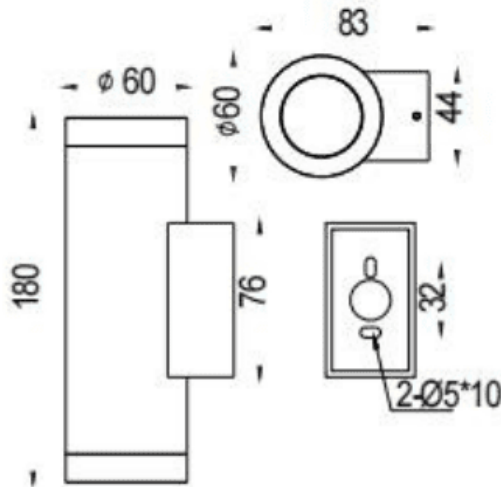

UP&DOWNT

Lavov wall fixture from the family UP&DOWNT with a power of 2x8W and a 60 degrees beam angle. Finished in Black colour. Dimensions $\phi 60 \times 83 \times 180 \text{mm}$. With a total lumen output of 2x800lm and a luminous efficiency of 100lm/W. CCT 3000K. Driver DALI. Made in Die Cast Aluminium Body, Tempered Glass Cover .IP65. IK05

Dimensions

Product dimensions (mm) $\phi 60 \times 83 \times 180 \text{mm}$

Scheme

Item code	86.OW09.2343.02
Product type	Indoor
Category	Wall Fixtures & Reading lights
Family	UP&DOWNT
Pictograms	

Product	
Real power (W)	2x8
Real luminous flux (Lm)	2x800
Luminous efficiency (Lm/W)	100
Beam angle (°)	60
Life time (h)	50000h L70B10
IP	IP65
Electrical class insulation	Class I
Colour	Black
Control gear included	Yes
Control gear	DALI
Light source	LED
Type of LED	COB
Colour temperature (K)	3000
Colour consistency (SDCM)	SDCM3
CRI	80
IK	IK05