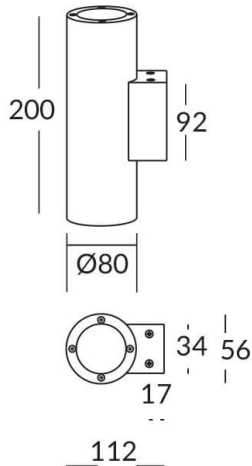

UP&DOWNT

UP&DOWNT is a wall light with round design emitting light up and down. With a size of Ø80mmx200mm has a power of 2x8W and two reflectors up&down of 60 degrees beam angle. With a real lumen output of 1972lm, and an efficiency of 123.25lm/W. Is made in Die Cast Aluminium Body, Tempered Glass Cover and has an IP65 and an IK10 degree of protection. DALI driver. Finished in Grey color.

Item code	86.OW09.2343.03
Product type	Outdoor
Category	Wall Light
Family	UP&DOWNT
Pictograms	

Scheme

Product	
Real power (W)	8
Real luminous flux (Lm)	1972
Luminous efficiency (Lm/W)	123.25
Beam angle (°)	60
Life time (h)	50000h L70B10
IP	65
Electrical class insulation	Class I
Colour	Grey
Chip Brand	NICHIA
Control gear included	Yes
Control gear	DALI
Colour temperature (K)	3000
Colour consistency (SDCM)	SDCM<3
CRI	80
IK	IK10