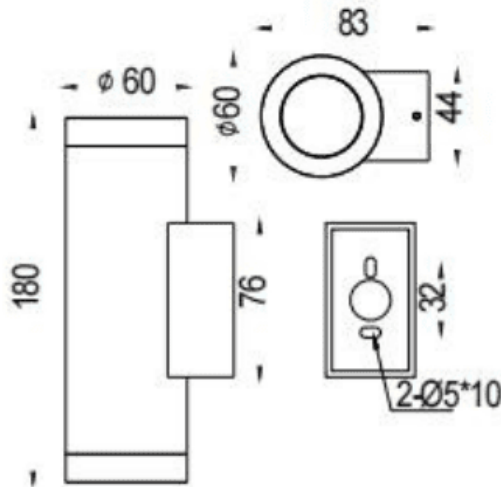

UP&DOWNT

Lavov wall fixture from the family UP&DOWNT with a power of 2x8W and a 60 degrees beam angle. Finished in Grey colour. Dimensions $\phi 60 \times 83 \times 180 \text{mm}$. With a total lumen output of 2x800lm and a luminous efficiency of 100lm/W. CCT 3000K. Driver DALI. Made in Die Cast Aluminium Body, Tempered Glass Cover .IP65. IK05

Dimensions

Product dimensions (mm) $\phi 60 \times 83 \times 180 \text{mm}$

Scheme

Item code	86.OW09.2343.03
Product type	Indoor
Category	Wall Fixtures & Reading lights
Family	UP&DOWNT
Pictograms	

Product	
Real power (W)	2x8
Real luminous flux (Lm)	2x800
Luminous efficiency (Lm/W)	100
Beam angle (°)	60
Life time (h)	50000h L70B10
IP	IP65
Electrical class insulation	Class I
Colour	Grey
Control gear included	Yes
Control gear	DALI
Light source	LED
Type of LED	COB
Colour temperature (K)	3000
Colour consistency (SDCM)	SDCM3
CRI	80
IK	IK05