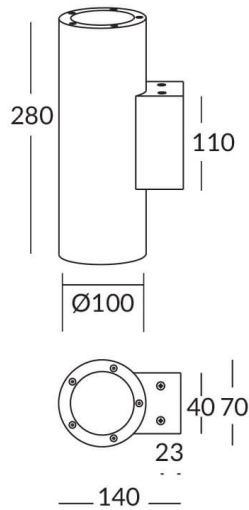

### UP&DOWNNT

UP&DOWNNT is a wall light with round design emitting light up and down. With a size of Ø100mmx280mm has a power of 2x12W and two reflectors up&down of 12 degrees beam angle. With a real lumen output of 2158lm, and an efficiency of 89.92lm/W. Is made in Die Cast Aluminium Body, Tempered Glass Cover and has an IP65 and an IK10 degree of protection. ON-OFF driver. Finished in White color.

**Item code** 86.OW09.3311.01

**Product type** Outdoor

**Category** Wall Light

**Family** UP&DOWNNT

**Pictograms**

### Product

**Real power (W)** 12

**Real luminous flux (Lm)** 2158

**Luminous efficiency (Lm/W)** 89.92

**Beam angle (°)** 12

**Life time (h)** 50000h L70B10

**IP** 65

**Electrical class insulation** Class I

**Colour** White

**Chip Brand** NICHIA

**Control gear included** Yes

**Control gear** ON-OFF

**Colour temperature (K)** 3000

**Colour consistency (SDCM)** SDCM<3

**CRI** 80

**IK** IK10