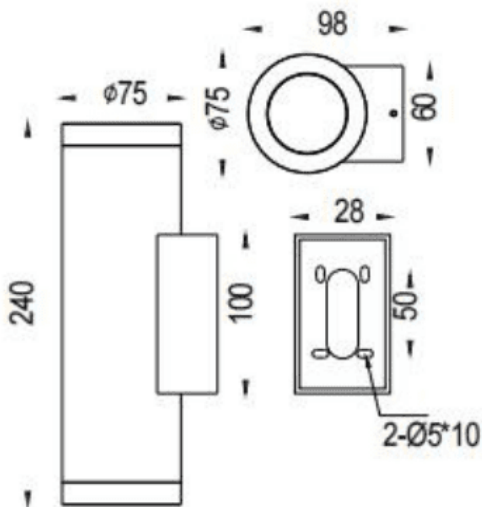

UP&DOWNNT

Lavov wall fixture from the family UP&DOWNNT with a power of 2x12.5W and a 12 degrees beam angle. Finished in White colour. Dimensions $\phi 75 \times 98 \times 240 \text{mm}$. With a total lumen output of 2x1082lm and a luminous efficiency of 86.56lm/W. CCT 3000K. Driver ON-OFF. Made in Die Cast Aluminium Body, Tempered Glass Cover .IP65. IK05

Dimensions

Product dimensions (mm) $\phi 75 \times 98 \times 240 \text{mm}$

Scheme

Photometry

Item code	86.OW09.3311.01
Product type	Outdoor
Category	Wall Light
Family	UP&DOWNNT
Pictograms	

Product	
Real power (W)	2x12.5
Real luminous flux (Lm)	2x1082
Luminous efficiency (Lm/W)	86.56
Beam angle (°)	12
Life time (h)	50000h L70B10
IP	IP65
Electrical class insulation	Class I
Colour	White
Control gear included	Yes
Control gear	ON-OFF
Light source	LED
Type of LED	COB
Colour temperature (K)	3000
Colour consistency (SDCM)	SDCM3
CRI	80
IK	IK05