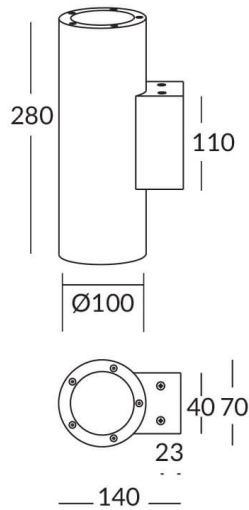

UP&DOWNNT

UP&DOWNNT is a wall light with round design emitting light up and down. With a size of Ø100mmx280mm has a power of 2x12W and two reflectors up&down of 12 degrees beam angle. With a real lumen output of 2158lm, and an efficiency of 89.92lm/W. Is made in Die Cast Aluminium Body, Tempered Glass Cover and has an IP65 and an IK10 degree of protection. ON-OFF driver. Finished in White color.

Item code 86.OW09.3311.01

Product type Outdoor

Category Wall Light

Family UP&DOWNNT

Pictograms

Scheme

Product

Real power (W) 12

Real luminous flux (Lm) 2158

Luminous efficiency (Lm/W) 89.92

Beam angle (°) 12

Life time (h) 50000h L70B10

IP 65

Electrical class insulation Class I

Colour White

Chip Brand NICHIA