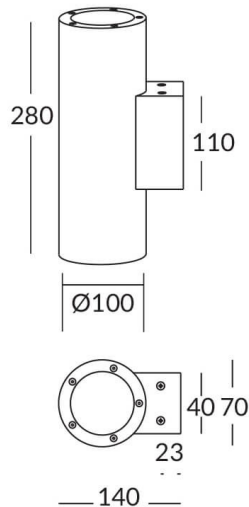

### UP&DOWNNT

UP&DOWNNT is a wall light with round design emitting light up and down. With a size of Ø100mmx280mm has a power of 2x12W and two reflectors up&down of 12 degrees beam angle. With a real lumen output of 2158lm, and an efficiency of 89.92lm/W. Is made in Die Cast Aluminium Body, Tempered Glass Cover and has an IP65 and an IK10 degree of protection. ON-OFF driver. Finished in White color.

**Item code** 86.OW09.3311.01

**Product type** Outdoor

**Category** Wall Light

**Family** UP&DOWNNT

**Pictograms**

### Product

**Real power (W)** 12

**Real luminous flux (Lm)** 2158

**Luminous efficiency (Lm/W)** 89.92

**Beam angle (°)** 12

**Life time (h)** 50000h L70B10

**IP** 65

**Electrical class insulation** Class I

**Colour** White

**Chip Brand** NICHIA

**Control gear included** Yes

**Control gear** ON-OFF

**Colour temperature (K)** 3000

**Colour consistency (SDCM)** SDCM<3

**CRI** 80

**IK** IK10