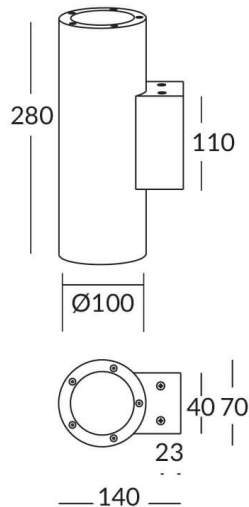

UP&DOWNNT

UP&DOWNNT is a wall light with round design emitting light up and down. With a size of Ø100mmx280mm has a power of 2x12W and two reflectors up&down of 12 degrees beam angle. With a real lumen output of 2158lm, and an efficiency of 89.92lm/W. Is made in Die Cast Aluminium Body, Tempered Glass Cover and has an IP65 and an IK10 degree of protection. ON-OFF driver. Finished in Black color.

Item code 86.OW09.3311.02

Product type Outdoor

Category Wall Light

Family UP&DOWNNT

Pictograms

Scheme

Product

Real power (W) 12

Real luminous flux (Lm) 2158

Luminous efficiency (Lm/W) 89.92

Beam angle (°) 12

Life time (h) 50000h L70B10

IP 65

Electrical class insulation Class I

Colour Black

Chip Brand NICHIA