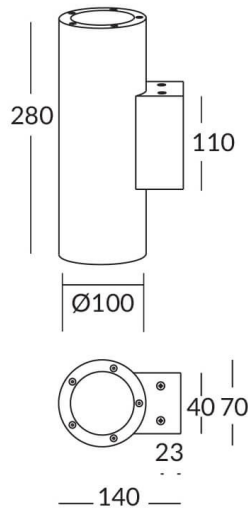

UP&DOWNNT

UP&DOWNNT is a wall light with round design emitting light up and down. With a size of Ø100mmx280mm has a power of 2x12W and two reflectors up&down of 12 degrees beam angle. With a real lumen output of 2158lm, and an efficiency of 89.92lm/W. Is made in Die Cast Aluminium Body, Tempered Glass Cover and has an IP65 and an IK10 degree of protection. ON-OFF driver. Finished in Black color.

Item code 86.OW09.3311.02

Product type Outdoor

Category Wall Light

Family UP&DOWNNT

Pictograms

Scheme

Product

Real power (W) 12

Real luminous flux (Lm) 2158

Luminous efficiency (Lm/W) 89.92

Beam angle (°) 12

Life time (h) 50000h L70B10

IP 65

Electrical class insulation Class I

Colour Black

Chip Brand NICHIA