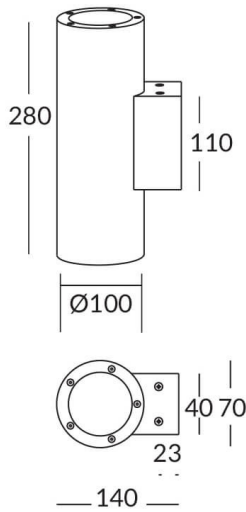

UP&DOWNT

UP&DOWNT is a wall light with round design emitting light up and down. With a size of Ø100mmx280mm has a power of 2x12W and two reflectors up&down of 12 degrees beam angle. With a real lumen output of 2158lm, and an efficiency of 89.92lm/W. Is made in Die Cast Aluminium Body, Tempered Glass Cover and has an IP65 and an IK10 degree of protection. ON-OFF driver. Finished in Black color.

Item code	86.OW09.3311.02
Product type	Outdoor
Category	Wall Light
Family	UP&DOWNT
Pictograms	

Scheme

Product	
Real power (W)	12
Real luminous flux (Lm)	2158
Luminous efficiency (Lm/W)	89.92
Beam angle (°)	12
Life time (h)	50000h L70B10
IP	65
Electrical class insulation	Class I
Colour	Black
Chip Brand	NICHIA
Control gear included	Yes
Control gear	ON-OFF
Colour temperature (K)	3000
Colour consistency (SDCM)	SDCM<3
CRI	80
IK	IK10