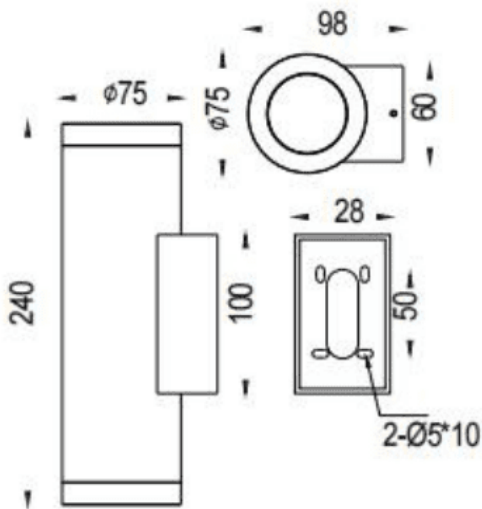

### UP&DOWNNT

Lavov wall fixture from the family UP&DOWNNT with a power of 2x12.5W and a 12 degrees beam angle. Finished in Black colour. Dimensions  $\phi 75 \times 98 \times 240 \text{mm}$ . With a total lumen output of 2x1082lm and a luminous efficiency of 86.56lm/W. CCT 3000K. Driver ON-OFF. Made in Die Cast Aluminium Body, Tempered Glass Cover .IP65. IK05

### Dimensions

Product dimensions (mm)  $\phi 75 \times 98 \times 240 \text{mm}$

### Photometry

Item code	86.OW09.3311.02
Product type	Outdoor
Category	Wall Light
Family	UP&DOWNNT
Pictograms	

Product	
Real power (W)	2x12.5
Real luminous flux (Lm)	2x1082
Luminous efficiency (Lm/W)	86.56
Beam angle (°)	12
Life time (h)	50000h L70B10
IP	IP65
Electrical class insulation	Class I
Colour	Black
Control gear included	Yes
Control gear	ON-OFF
Light source	LED
Type of LED	COB
Colour temperature (K)	3000
Colour consistency (SDCM)	SDCM3
CRI	80
IK	IK05