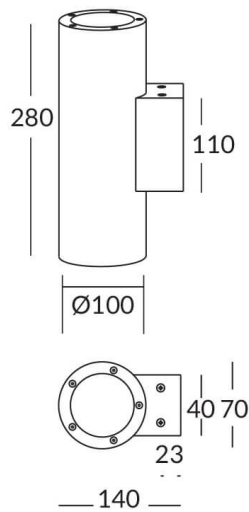

UP&DOWNNT

UP&DOWNNT is a wall light with round design emitting light up and down. With a size of Ø100mmx280mm has a power of 2x12W and two reflectors up&down of 12 degrees beam angle. With a real lumen output of 2158lm, and an efficiency of 89.92lm/W. Is made in Die Cast Aluminium Body, Tempered Glass Cover and has an IP65 and an IK10 degree of protection. ON-OFF driver. Finished in Grey color.

Item code 86.OW09.3311.03

Product type Outdoor

Category Wall Light

Family UP&DOWNNT

Pictograms

Product

Real power (W) 12

Real luminous flux (Lm) 2158

Luminous efficiency (Lm/W) 89.92

Beam angle (°) 12

Life time (h) 50000h L70B10

IP 65

Electrical class insulation Class I

Colour Grey

Chip Brand NICHIA

Control gear included Yes

Control gear ON-OFF

Colour temperature (K) 3000

Colour consistency (SDCM) SDCM<3

CRI 80

IK IK10

Scheme

Photometry