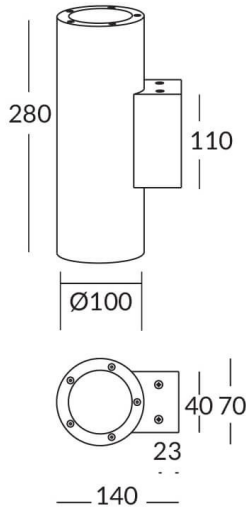

**UP&DOWNNT**

UP&DOWNNT is a wall light with round design emitting light up and down. With a size of Ø100mmx280mm has a power of 2x12W and two reflectors up&down of 12 degrees beam angle. With a real lumen output of 2158lm, and an efficiency of 89.92lm/W. Is made in Die Cast Aluminium Body, Tempered Glass Cover and has an IP65 and an IK10 degree of protection. ON-OFF driver. Finished in Grey color.

<b>Item code</b>	<b>86.OW09.3311.03</b>
<b>Product type</b>	<b>Outdoor</b>
<b>Category</b>	<b>Wall Light</b>
<b>Family</b>	<b>UP&amp;DOWNNT</b>
<b>Pictograms</b>	

<b>Product</b>	
<b>Real power (W)</b>	<b>12</b>
<b>Real luminous flux (Lm)</b>	<b>2158</b>
<b>Luminous efficiency (Lm/W)</b>	<b>89.92</b>
<b>Beam angle (°)</b>	<b>12</b>
<b>Life time (h)</b>	<b>50000h L70B10</b>
<b>IP</b>	<b>65</b>
<b>Electrical class insulation</b>	<b>Class I</b>
<b>Colour</b>	<b>Grey</b>
<b>Chip Brand</b>	<b>NICHIA</b>
<b>Control gear included</b>	<b>Yes</b>
<b>Control gear</b>	<b>ON-OFF</b>
<b>Colour temperature (K)</b>	<b>3000</b>
<b>Colour consistency (SDCM)</b>	<b>SDCM&lt;3</b>
<b>CRI</b>	<b>80</b>
<b>IK</b>	<b>IK10</b>

**Scheme**

**Photometry**