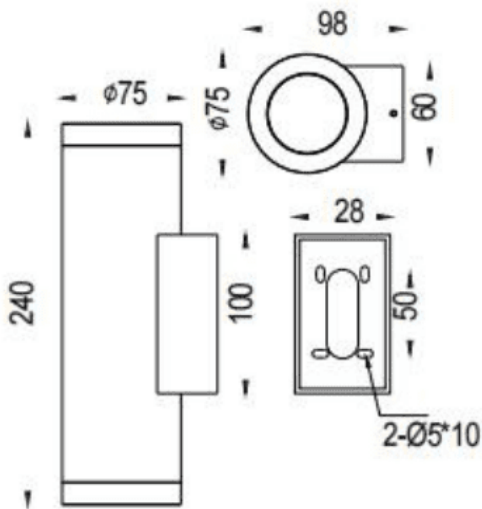

### UP&DOWNNT

Lavov wall fixture from the family UP&DOWNNT with a power of 2x12.5W and a 12 degrees beam angle. Finished in Grey colour. Dimensions  $\phi 75 \times 98 \times 240 \text{mm}$ . With a total lumen output of 2x1082lm and a luminous efficiency of 86.56lm/W. CCT 3000K. Driver ON-OFF. Made in Die Cast Aluminium Body, Tempered Glass Cover .IP65. IK05

### Dimensions

Product dimensions (mm)  $\phi 75 \times 98 \times 240 \text{mm}$

### Photometry

Item code	86.OW09.3311.03
Product type	Outdoor
Category	Wall Light
Family	UP&DOWNNT
Pictograms	

Product	
Real power (W)	2x12.5
Real luminous flux (Lm)	2x1082
Luminous efficiency (Lm/W)	86.56
Beam angle (°)	12
Life time (h)	50000h L70B10
IP	IP65
Electrical class insulation	Class I
Colour	Grey
Control gear included	Yes
Control gear	ON-OFF
Light source	LED
Type of LED	COB
Colour temperature (K)	3000
Colour consistency (SDCM)	SDCM3
CRI	80
IK	IK05