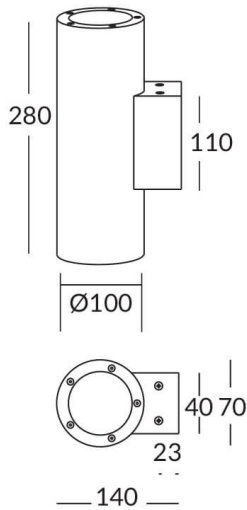

### UP&DOWNNT

UP&DOWNNT is a wall light with round design emitting light up and down. With a size of Ø100mmx280mm has a power of 2x12W and two reflectors up&down of 12 degrees beam angle. With a real lumen output of 2158lm, and an efficiency of 89.92lm/W. Is made in Die Cast Aluminium Body, Tempered Glass Cover and has an IP65 and an IK10 degree of protection. ON-OFF driver. Finished in Grey color.

**Item code** 86.OW09.3311.03

**Product type** Outdoor

**Category** Wall Light

**Family** UP&DOWNNT

**Pictograms**

### Product

**Real power (W)** 12

**Real luminous flux (Lm)** 2158

**Luminous efficiency (Lm/W)** 89.92

**Beam angle (°)** 12

**Life time (h)** 50000h L70B10

**IP** 65

**Electrical class insulation** Class I