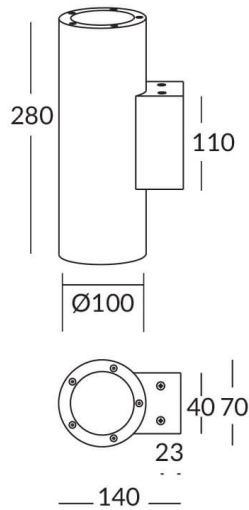

UP&DOWNNT

UP&DOWNNT is a wall light with round design emitting light up and down. With a size of Ø100mmx280mm has a power of 2x12W and two reflectors up&down of 12 degrees beam angle. With a real lumen output of 2158lm, and an efficiency of 89.92lm/W. Is made in Die Cast Aluminium Body, Tempered Glass Cover and has an IP65 and an IK10 degree of protection. ON-OFF driver. Finished in Grey color.

Item code 86.OW09.3311.03

Product type Outdoor

Category Wall Light

Family UP&DOWNNT

Pictograms

Scheme

Product

Real power (W) 12

Real luminous flux (Lm) 2158

Luminous efficiency (Lm/W) 89.92

Beam angle (°) 12

Life time (h) 50000h L70B10

IP 65

Electrical class insulation Class I

Colour Grey

Chip Brand NICHIA