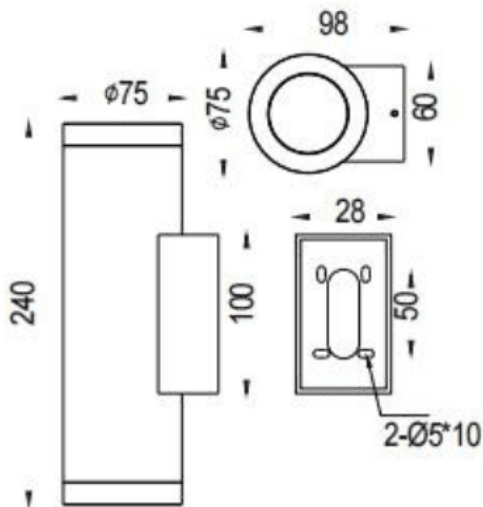

UP&DOWNT

Lavov wall fixture from the family UP&DOWNT with a power of 2x12.5W and a 12 degrees beam angle. Finished in Grey colour. Dimensions $\phi 75 \times 98 \times 240 \text{mm}$. With a total lumen output of 2x1082lm and a luminous efficiency of 86.56lm/W. CCT 3000K. Driver ON-OFF. Made in Die Cast Aluminium Body, Tempered Glass Cover .IP65. IK05

Dimensions

Product dimensions (mm) $\phi 75 \times 98 \times 240 \text{mm}$

Scheme

Photometry

Item code	86.OW09.3311.03
Product type	Outdoor
Category	Wall Light
Family	UP&DOWNT
Pictograms	

Product	
Real power (W)	2x12.5
Real luminous flux (Lm)	2x1082
Luminous efficiency (Lm/W)	86.56
Beam angle (°)	12
Life time (h)	50000h L70B10
IP	IP65
Electrical class insulation	Class I
Colour	Grey
Control gear included	Yes
Control gear	ON-OFF
Light source	LED
Type of LED	COB
Colour temperature (K)	3000
Colour consistency (SDCM)	SDCM<3
CRI	80
IK	IK05