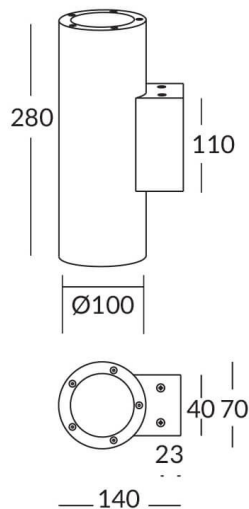

UP&DOWNNT

UP&DOWNNT is a wall light with round design emitting light up and down. With a size of Ø100mmx280mm has a power of 2x12W and two reflectors up&down of 22 degrees beam angle. With a real lumen output of 2158lm, and an efficiency of 89.92lm/W. Is made in Die Cast Aluminium Body, Tempered Glass Cover and has an IP65 and an IK10 degree of protection. ON-OFF driver. Finished in White color.

Item code 86.OW09.3321.01

Product type Outdoor

Category Wall Light

Family UP&DOWNNT

Pictograms

Product

Real power (W) 12

Real luminous flux (Lm) 2158

Luminous efficiency (Lm/W) 89.92

Beam angle (°) 22

Life time (h) 50000h L70B10

IP 65

Electrical class insulation Class I

Colour White

Chip Brand NICHIA

Control gear included Yes

Control gear ON-OFF

Colour temperature (K) 3000

Colour consistency (SDCM) SDCM<3

CRI 80

IK IK10

Scheme

Photometry