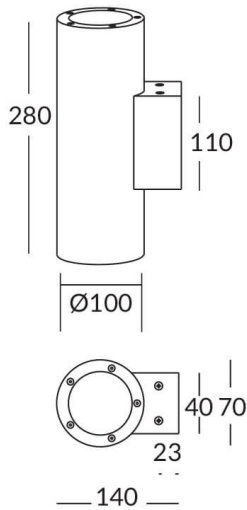

### UP&DOWNNT

UP&DOWNNT is a wall light with round design emitting light up and down. With a size of Ø100mmx280mm has a power of 2x12W and two reflectors up&down of 22 degrees beam angle. With a real lumen output of 2158lm, and an efficiency of 89.92lm/W. Is made in Die Cast Aluminium Body, Tempered Glass Cover and has an IP65 and an IK10 degree of protection. ON-OFF driver. Finished in White color.

**Item code** 86.OW09.3321.01

**Product type** Outdoor

**Category** Wall Light

**Family** UP&DOWNNT

**Pictograms**

### Product

**Real power (W)** 12

**Real luminous flux (Lm)** 2158

**Luminous efficiency (Lm/W)** 89.92

**Beam angle (°)** 22

**Life time (h)** 50000h L70B10

**IP** 65

**Electrical class insulation** Class I

**Colour** White

**Chip Brand** NICHIA

**Control gear included** Yes

**Control gear** ON-OFF

**Colour temperature (K)** 3000

**Colour consistency (SDCM)** SDCM<3

**CRI** 80

**IK** IK10