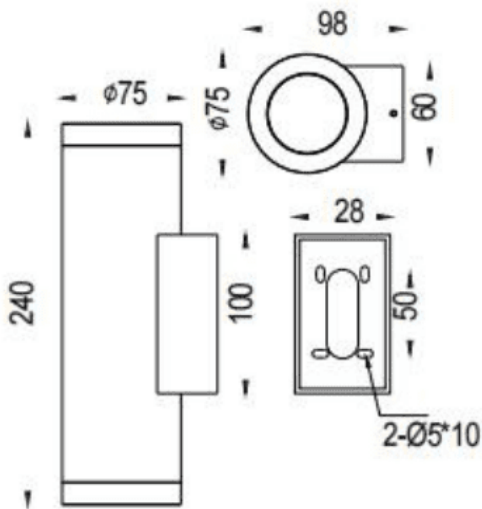

### UP&DOWNNT

Lavov wall fixture from the family UP&DOWNNT with a power of 2x12.5W and a 24 degrees beam angle. Finished in White colour. Dimensions  $\phi 75 \times 98 \times 240 \text{mm}$ . With a total lumen output of 2x1082lm and a luminous efficiency of 86.56lm/W. CCT 3000K. Driver ON-OFF. Made in Die Cast Aluminium Body, Tempered Glass Cover .IP65. IK05

### Dimensions

Product dimensions (mm)  $\phi 75 \times 98 \times 240 \text{mm}$

### Photometry

Item code	86.OW09.3321.01
Product type	Outdoor
Category	Wall Light
Family	UP&DOWNNT
Pictograms	

Product	
Real power (W)	2x12.5
Real luminous flux (Lm)	2x1082
Luminous efficiency (Lm/W)	86.56
Beam angle (°)	24
Life time (h)	50000h L70B10
IP	IP65
Electrical class insulation	Class I
Colour	White
Control gear included	Yes
Control gear	ON-OFF
Light source	LED
Type of LED	COB
Colour temperature (K)	3000
Colour consistency (SDCM)	SDCM3
CRI	80
IK	IK05