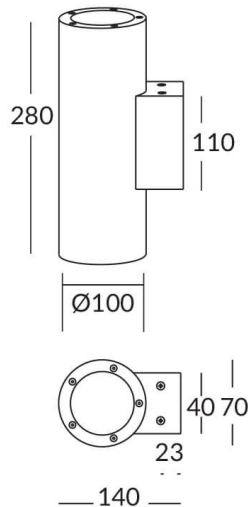

UP&DOWNNT

UP&DOWNNT is a wall light with round design emitting light up and down. With a size of Ø100mmx280mm has a power of 2x12W and two reflectors up&down of 22 degrees beam angle. With a real lumen output of 2158lm, and an efficiency of 89.92lm/W. Is made in Die Cast Aluminium Body, Tempered Glass Cover and has an IP65 and an IK10 degree of protection. ON-OFF driver. Finished in White color.

Item code 86.OW09.3321.01

Product type Outdoor

Category Wall Light

Family UP&DOWNNT

Pictograms

Scheme

Product

Real power (W) 12

Real luminous flux (Lm) 2158

Luminous efficiency (Lm/W) 89.92

Beam angle (°) 22

Life time (h) 50000h L70B10

IP 65

Electrical class insulation Class I

Colour White

Chip Brand NICHIA