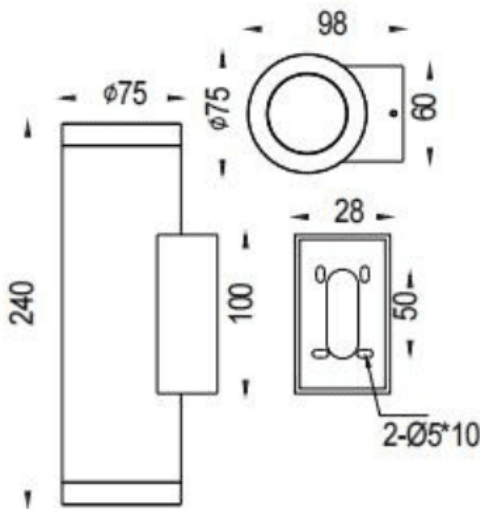

UP&DOWNNT

Lavov wall fixture from the family UP&DOWNNT with a power of 2x12.5W and a 24 degrees beam angle. Finished in White colour. Dimensions $\phi 75 \times 98 \times 240 \text{mm}$. With a total lumen output of 2x1082lm and a luminous efficiency of 86.56lm/W. CCT 3000K. Driver ON-OFF. Made in Die Cast Aluminium Body, Tempered Glass Cover .IP65. IK05

Dimensions

Product dimensions (mm) $\phi 75 \times 98 \times 240 \text{mm}$

Scheme

Photometry

Item code	86.OW09.3321.01
Product type	Outdoor
Category	Wall Light
Family	UP&DOWNNT
Pictograms	

Product	
Real power (W)	2x12.5
Real luminous flux (Lm)	2x1082
Luminous efficiency (Lm/W)	86.56
Beam angle (°)	24
Life time (h)	50000h L70B10
IP	IP65
Electrical class insulation	Class I
Colour	White
Control gear included	Yes
Control gear	ON-OFF
Light source	LED
Type of LED	COB
Colour temperature (K)	3000
Colour consistency (SDCM)	SDCM<3
CRI	80
IK	IK05