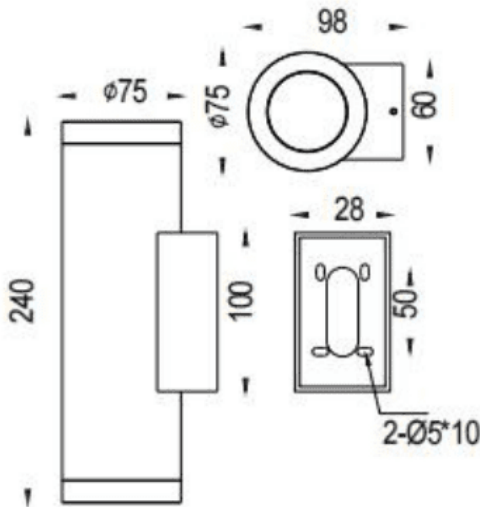

UP&DOWNNT

Lavov wall fixture from the family UP&DOWNNT with a power of 2x12.5W and a 24 degrees beam angle. Finished in Black colour. Dimensions $\phi 75 \times 98 \times 240 \text{mm}$. With a total lumen output of 2x1082lm and a luminous efficiency of 86.56lm/W. CCT 3000K. Driver ON-OFF. Made in Die Cast Aluminium Body, Tempered Glass Cover .IP65. IK05

Dimensions

Product dimensions (mm) $\phi 75 \times 98 \times 240 \text{mm}$

Scheme

Photometry

Item code	86.OW09.3321.02
Product type	Outdoor
Category	Wall Light
Family	UP&DOWNNT
Pictograms	

Product	
Real power (W)	2x12.5
Real luminous flux (Lm)	2x1082
Luminous efficiency (Lm/W)	86.56
Beam angle (°)	24
Life time (h)	50000h L70B10
IP	IP65
Electrical class insulation	Class I
Colour	Black
Control gear included	Yes
Control gear	ON-OFF
Light source	LED
Type of LED	COB
Colour temperature (K)	3000
Colour consistency (SDCM)	SDCM3
CRI	80
IK	IK05