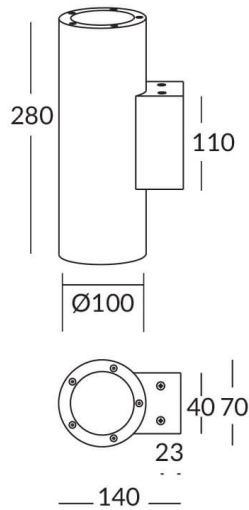

UP&DOWNNT

UP&DOWNNT is a wall light with round design emitting light up and down. With a size of Ø100mmx280mm has a power of 2x12W and two reflectors up&down of 22 degrees beam angle. With a real lumen output of 2158lm, and an efficiency of 89.92lm/W. Is made in Die Cast Aluminium Body, Tempered Glass Cover and has an IP65 and an IK10 degree of protection. ON-OFF driver. Finished in Black color.

Item code 86.OW09.3321.02

Product type Outdoor

Category Wall Light

Family UP&DOWNNT

Pictograms

Scheme

Product

Real power (W) 12

Real luminous flux (Lm) 2158

Luminous efficiency (Lm/W) 89.92

Beam angle (°) 22

Life time (h) 50000h L70B10

IP 65

Electrical class insulation Class I

Colour Black

Chip Brand NICHIA