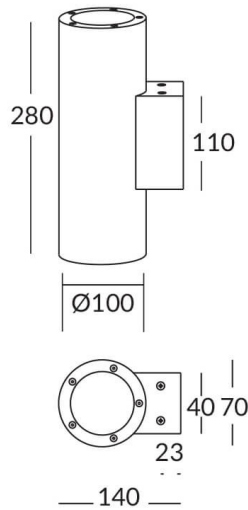

UP&DOWNNT

UP&DOWNNT is a wall light with round design emitting light up and down. With a size of Ø100mmx280mm has a power of 2x12W and two reflectors up&down of 22 degrees beam angle. With a real lumen output of 2158lm, and an efficiency of 89.92lm/W. Is made in Die Cast Aluminium Body, Tempered Glass Cover and has an IP65 and an IK10 degree of protection. ON-OFF driver. Finished in Grey color.

Item code 86.OW09.3321.03

Product type Outdoor

Category Wall Light

Family UP&DOWNNT

Pictograms

Scheme

Product

Real power (W) 12

Real luminous flux (Lm) 2158

Luminous efficiency (Lm/W) 89.92

Beam angle (°) 22

Life time (h) 50000h L70B10

IP 65

Electrical class insulation Class I

Colour Grey

Chip Brand NICHIA