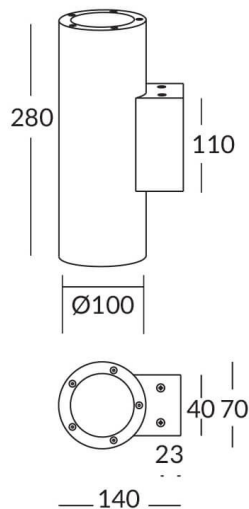

UP&DOWNNT

UP&DOWNNT is a wall light with round design emitting light up and down. With a size of Ø100mmx280mm has a power of 2x12W and two reflectors up&down of 22 degrees beam angle. With a real lumen output of 2158lm, and an efficiency of 89.92lm/W. Is made in Die Cast Aluminium Body, Tempered Glass Cover and has an IP65 and an IK10 degree of protection. ON-OFF driver. Finished in Grey color.

Item code 86.OW09.3321.03

Product type Outdoor

Category Wall Light

Family UP&DOWNNT

Pictograms

Product

Real power (W) 12

Real luminous flux (Lm) 2158

Luminous efficiency (Lm/W) 89.92

Beam angle (°) 22

Life time (h) 50000h L70B10

IP 65

Electrical class insulation Class I

Colour Grey

Chip Brand NICHIA

Control gear included Yes

Control gear ON-OFF

Colour temperature (K) 3000

Colour consistency (SDCM) SDCM<3

CRI 80

IK IK10

Scheme

Photometry