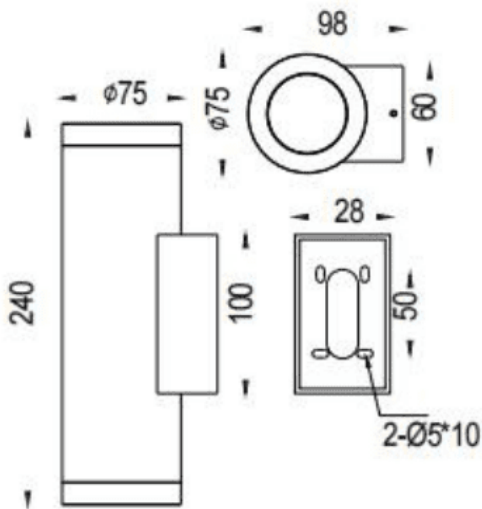

UP&DOWNNT

Lavov wall fixture from the family UP&DOWNNT with a power of 2x12.5W and a 24 degrees beam angle. Finished in Grey colour. Dimensions $\phi 75 \times 98 \times 240 \text{mm}$. With a total lumen output of 2x1082lm and a luminous efficiency of 86.56lm/W. CCT 3000K. Driver ON-OFF. Made in Die Cast Aluminium Body, Tempered Glass Cover .IP65. IK05

Dimensions

Product dimensions (mm) $\phi 75 \times 98 \times 240 \text{mm}$

Scheme

Photometry

Item code	86.OW09.3321.03
Product type	Outdoor
Category	Wall Light
Family	UP&DOWNNT
Pictograms	

Product	
Real power (W)	2x12.5
Real luminous flux (Lm)	2x1082
Luminous efficiency (Lm/W)	86.56
Beam angle (°)	24
Life time (h)	50000h L70B10
IP	IP65
Electrical class insulation	Class I
Colour	Grey
Control gear included	Yes
Control gear	ON-OFF
Light source	LED
Type of LED	COB
Colour temperature (K)	3000
Colour consistency (SDCM)	SDCM3
CRI	80
IK	IK05