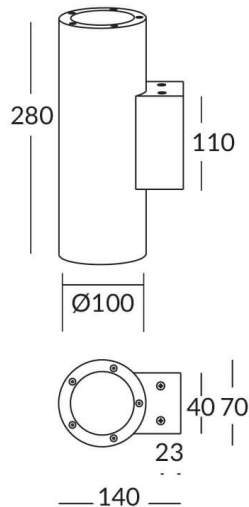

UP&DOWNNT

UP&DOWNNT is a wall light with round design emitting light up and down. With a size of Ø100mmx280mm has a power of 2x12W and two reflectors up&down of 22 degrees beam angle. With a real lumen output of 2158lm, and an efficiency of 89.92lm/W. Is made in Die Cast Aluminium Body, Tempered Glass Cover and has an IP65 and an IK10 degree of protection. ON-OFF driver. Finished in Grey color.

Item code 86.OW09.3321.03

Product type Outdoor

Category Wall Light

Family UP&DOWNNT

Pictograms

Scheme

Product

Real power (W) 12

Real luminous flux (Lm) 2158

Luminous efficiency (Lm/W) 89.92

Beam angle (°) 22

Life time (h) 50000h L70B10

IP 65

Electrical class insulation Class I

Colour Grey

Chip Brand NICHIA