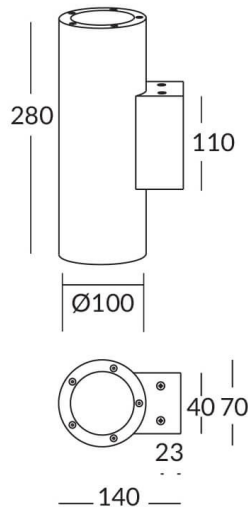

UP&DOWNNT

UP&DOWNNT is a wall light with round design emitting light up and down. With a size of Ø100mmx280mm has a power of 2x12W and two reflectors up&down of 22 degrees beam angle. With a real lumen output of 2158lm, and an efficiency of 89.92lm/W. Is made in Die Cast Aluminium Body, Tempered Glass Cover and has an IP65 and an IK10 degree of protection. ON-OFF driver. Finished in Grey color.

Item code 86.OW09.3321.03

Product type Outdoor

Category Wall Light

Family UP&DOWNNT

Pictograms

Scheme

Product

Real power (W) 12

Real luminous flux (Lm) 2158

Luminous efficiency (Lm/W) 89.92

Beam angle (°) 22

Life time (h) 50000h L70B10

IP 65

Electrical class insulation Class I

Colour Grey

Chip Brand NICHIA