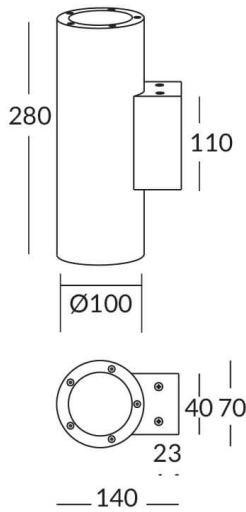

UP&DOWNT

UP&DOWNT is a wall light with round design emitting light up and down. With a size of Ø100mmx280mm has a power of 2x12W and two reflectors up&down of 22 degrees beam angle. With a real lumen output of 2158lm, and an efficiency of 89.92lm/W. Is made in Die Cast Aluminium Body, Tempered Glass Cover and has an IP65 and an IK10 degree of protection. ON-OFF driver. Finished in Grey color.

Item code	86.OW09.3321.03
Product type	Outdoor
Category	Wall Light
Family	UP&DOWNT
Pictograms	

Product	
Real power (W)	12
Real luminous flux (Lm)	2158
Luminous efficiency (Lm/W)	89.92
Beam angle (°)	22
Life time (h)	50000h L70B10
IP	65
Electrical class insulation	Class I
Colour	Grey
Chip Brand	NICHIA
Control gear included	Yes
Control gear	ON-OFF
Colour temperature (K)	3000
Colour consistency (SDCM)	SDCM<3
CRI	80
IK	IK10

Scheme

Photometry