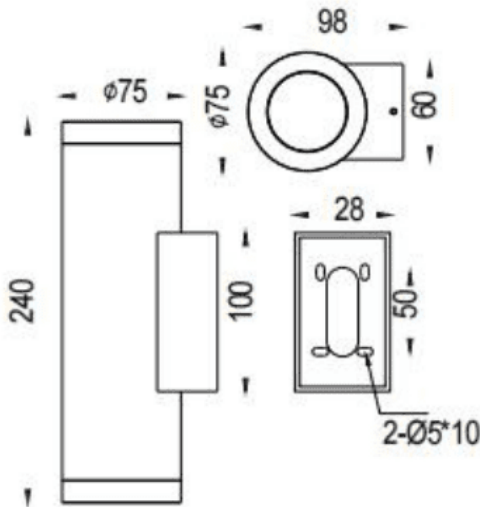

UP&DOWNNT

Lavov wall fixture from the family UP&DOWNNT with a power of 2x12.5W and a 24 degrees beam angle. Finished in Grey colour. Dimensions $\phi 75 \times 98 \times 240 \text{mm}$. With a total lumen output of 2x1082lm and a luminous efficiency of 86.56lm/W. CCT 3000K. Driver ON-OFF. Made in Die Cast Aluminium Body, Tempered Glass Cover .IP65. IK05

Dimensions

Product dimensions (mm) $\phi 75 \times 98 \times 240 \text{mm}$

Scheme

Photometry

Item code	86.OW09.3321.03
Product type	Outdoor
Category	Wall Light
Family	UP&DOWNNT
Pictograms	

Product	
Real power (W)	2x12.5
Real luminous flux (Lm)	2x1082
Luminous efficiency (Lm/W)	86.56
Beam angle (°)	24
Life time (h)	50000h L70B10
IP	IP65
Electrical class insulation	Class I
Colour	Grey
Control gear included	Yes
Control gear	ON-OFF
Light source	LED
Type of LED	COB
Colour temperature (K)	3000
Colour consistency (SDCM)	SDCM<3
CRI	80
IK	IK05