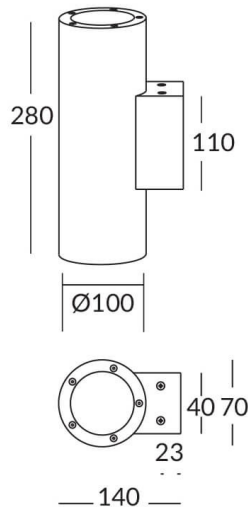

UP&DOWNNT

UP&DOWNNT is a wall light with round design emitting light up and down. With a size of Ø100mmx280mm has a power of 2x12W and two reflectors up&down of 35 degrees beam angle. With a real lumen output of 2158lm, and an efficiency of 89.92lm/W. Is made in Die Cast Aluminium Body, Tempered Glass Cover and has an IP65 and an IK10 degree of protection. ON-OFF driver. Finished in White color.

Item code 86.OW09.3331.01

Product type Outdoor

Category Wall Light

Family UP&DOWNNT

Pictograms

Product

Real power (W) 12

Real luminous flux (Lm) 2158

Luminous efficiency (Lm/W) 89.92

Beam angle (°) 35

Life time (h) 50000h L70B10

IP 65

Electrical class insulation Class I

Colour White

Chip Brand NICHIA

Control gear included Yes

Control gear ON-OFF

Colour temperature (K) 3000

Colour consistency (SDCM) SDCM<3

CRI 80

IK IK10

Scheme

Photometry