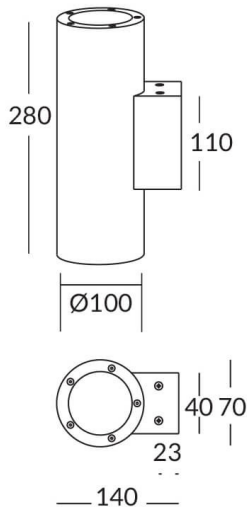

UP&DOWNNT

UP&DOWNNT is a wall light with round design emitting light up and down. With a size of Ø100mmx280mm has a power of 2x12W and two reflectors up&down of 35 degrees beam angle. With a real lumen output of 2158lm, and an efficiency of 89.92lm/W. Is made in Die Cast Aluminium Body, Tempered Glass Cover and has an IP65 and an IK10 degree of protection. ON-OFF driver. Finished in White color.

Item code 86.OW09.3331.01

Product type Outdoor

Category Wall Light

Family UP&DOWNNT

Pictograms

Scheme

Product

Real power (W) 12

Real luminous flux (Lm) 2158

Luminous efficiency (Lm/W) 89.92

Beam angle (°) 35

Life time (h) 50000h L70B10

IP 65

Electrical class insulation Class I

Colour White

Chip Brand NICHIA