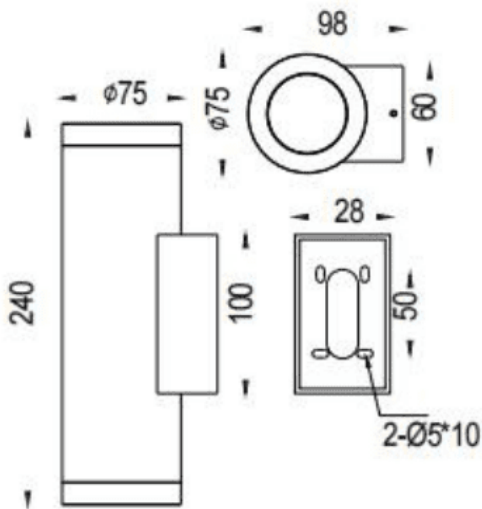

UP&DOWNNT

Lavov wall fixture from the family UP&DOWNNT with a power of 2x12.5W and a 38 degrees beam angle. Finished in White colour. Dimensions $\phi 75 \times 98 \times 240 \text{mm}$. With a total lumen output of 2x1082lm and a luminous efficiency of 86.56lm/W. CCT 3000K. Driver ON-OFF. Made in Die Cast Aluminium Body, Tempered Glass Cover .IP65. IK05

Dimensions

Product dimensions (mm) $\phi 75 \times 98 \times 240 \text{mm}$

Scheme

Photometry

Item code	86.OW09.3331.01
Product type	Outdoor
Category	Wall Light
Family	UP&DOWNNT
Pictograms	

Product	
Real power (W)	2x12.5
Real luminous flux (Lm)	2x1082
Luminous efficiency (Lm/W)	86.56
Beam angle (°)	38
Life time (h)	50000h L70B10
IP	IP65
Electrical class insulation	Class I
Colour	White
Control gear included	Yes
Control gear	ON-OFF
Light source	LED
Type of LED	COB
Colour temperature (K)	3000
Colour consistency (SDCM)	SDCM3
CRI	80
IK	IK05