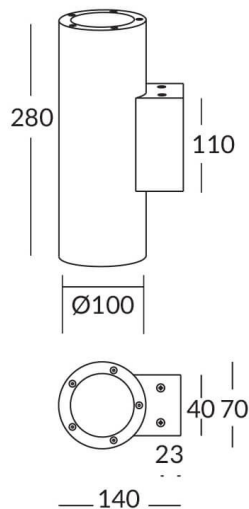

UP&DOWNNT

UP&DOWNNT is a wall light with round design emitting light up and down. With a size of Ø100mmx280mm has a power of 2x12W and two reflectors up&down of 35 degrees beam angle. With a real lumen output of 2158lm, and an efficiency of 89.92lm/W. Is made in Die Cast Aluminium Body, Tempered Glass Cover and has an IP65 and an IK10 degree of protection. ON-OFF driver. Finished in Black color.

Item code 86.OW09.3331.02

Product type Outdoor

Category Wall Light

Family UP&DOWNNT

Pictograms

Product

Real power (W) 12

Real luminous flux (Lm) 2158

Luminous efficiency (Lm/W) 89.92

Beam angle (°) 35

Life time (h) 50000h L70B10

IP 65

Electrical class insulation Class I

Colour Black

Chip Brand NICHIA

Control gear included Yes

Control gear ON-OFF

Colour temperature (K) 3000

Colour consistency (SDCM) SDCM<3

CRI 80

IK IK10

Scheme

Photometry