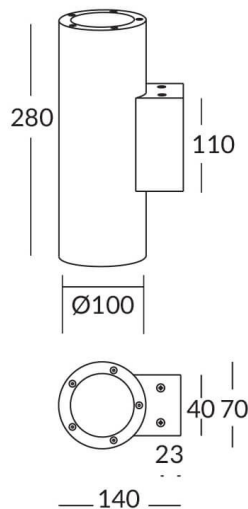

UP&DOWNNT

UP&DOWNNT is a wall light with round design emitting light up and down. With a size of Ø100mmx280mm has a power of 2x12W and two reflectors up&down of 35 degrees beam angle. With a real lumen output of 2158lm, and an efficiency of 89.92lm/W. Is made in Die Cast Aluminium Body, Tempered Glass Cover and has an IP65 and an IK10 degree of protection. ON-OFF driver. Finished in Black color.

Item code 86.OW09.3331.02

Product type Outdoor

Category Wall Light

Family UP&DOWNNT

Pictograms

Product

Real power (W) 12

Real luminous flux (Lm) 2158

Luminous efficiency (Lm/W) 89.92

Beam angle (°) 35

Life time (h) 50000h L70B10

IP 65

Electrical class insulation Class I

Colour Black

Chip Brand NICHIA

Control gear included Yes

Control gear ON-OFF

Colour temperature (K) 3000

Colour consistency (SDCM) SDCM<3

CRI 80

IK IK10

Scheme

Photometry