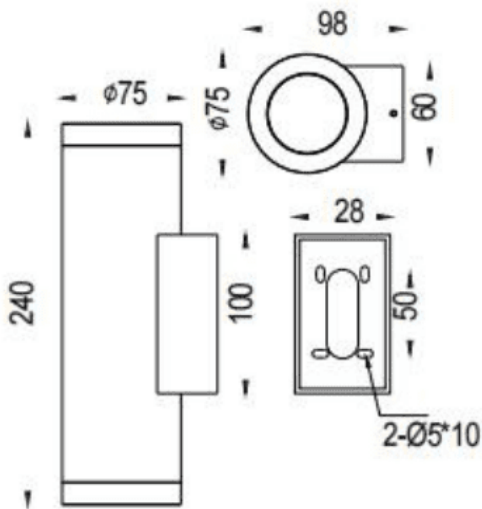

UP&DOWNNT

Lavov wall fixture from the family UP&DOWNNT with a power of 2x12.5W and a 38 degrees beam angle. Finished in Black colour. Dimensions $\phi 75 \times 98 \times 240 \text{mm}$. With a total lumen output of 2x1082lm and a luminous efficiency of 86.56lm/W. CCT 3000K. Driver ON-OFF. Made in Die Cast Aluminium Body, Tempered Glass Cover .IP65. IK05

Dimensions

Product dimensions (mm) $\phi 75 \times 98 \times 240 \text{mm}$

Scheme

Photometry

Item code	86.OW09.3331.02
Product type	Outdoor
Category	Wall Light
Family	UP&DOWNNT
Pictograms	

Product	
Real power (W)	2x12.5
Real luminous flux (Lm)	2x1082
Luminous efficiency (Lm/W)	86.56
Beam angle (°)	38
Life time (h)	50000h L70B10
IP	IP65
Electrical class insulation	Class I
Colour	Black
Control gear included	Yes
Control gear	ON-OFF
Light source	LED
Type of LED	COB
Colour temperature (K)	3000
Colour consistency (SDCM)	SDCM3
CRI	80
IK	IK05