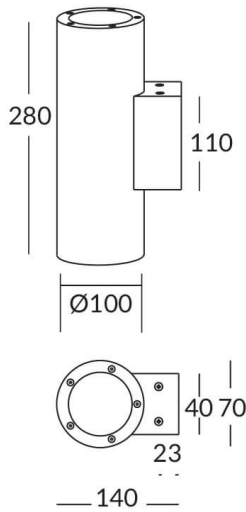

UP&DOWNNT

UP&DOWNNT is a wall light with round design emitting light up and down. With a size of Ø100mmx280mm has a power of 2x12W and two reflectors up&down of 35 degrees beam angle. With a real lumen output of 2158lm, and an efficiency of 89.92lm/W. Is made in Die Cast Aluminium Body, Tempered Glass Cover and has an IP65 and an IK10 degree of protection. ON-OFF driver. Finished in Black color.

Item code	86.OW09.3331.02
Product type	Outdoor
Category	Wall Light
Family	UP&DOWNNT
Pictograms	

Product	
Real power (W)	12
Real luminous flux (Lm)	2158
Luminous efficiency (Lm/W)	89.92
Beam angle (°)	35
Life time (h)	50000h L70B10
IP	65
Electrical class insulation	Class I
Colour	Black
Chip Brand	NICHIA
Control gear included	Yes
Control gear	ON-OFF
Colour temperature (K)	3000
Colour consistency (SDCM)	SDCM<3
CRI	80
IK	IK10

Scheme

Photometry