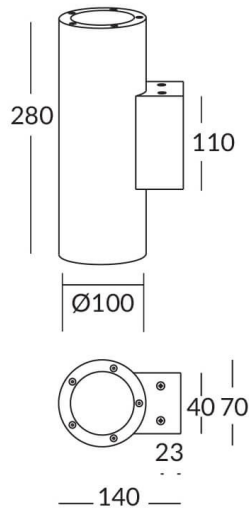

UP&DOWNNT

UP&DOWNNT is a wall light with round design emitting light up and down. With a size of Ø100mmx280mm has a power of 2x12W and two reflectors up&down of 35 degrees beam angle. With a real lumen output of 2158lm, and an efficiency of 89.92lm/W. Is made in Die Cast Aluminium Body, Tempered Glass Cover and has an IP65 and an IK10 degree of protection. ON-OFF driver. Finished in Black color.

Item code 86.OW09.3331.02

Product type Outdoor

Category Wall Light

Family UP&DOWNNT

Pictograms

Product

Real power (W) 12

Real luminous flux (Lm) 2158

Luminous efficiency (Lm/W) 89.92

Beam angle (°) 35

Life time (h) 50000h L70B10

IP 65

Electrical class insulation Class I

Colour Black

Chip Brand NICHIA

Control gear included Yes

Control gear ON-OFF

Colour temperature (K) 3000

Colour consistency (SDCM) SDCM<3

CRI 80

IK IK10

Scheme

Photometry