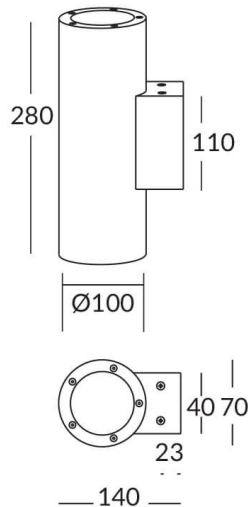

### UP&DOWNNT

UP&DOWNNT is a wall light with round design emitting light up and down. With a size of Ø100mmx280mm has a power of 2x12W and two reflectors up&down of 35 degrees beam angle. With a real lumen output of 2158lm, and an efficiency of 89.92lm/W. Is made in Die Cast Aluminium Body, Tempered Glass Cover and has an IP65 and an IK10 degree of protection. ON-OFF driver. Finished in Grey color.

**Item code** 86.OW09.3331.03

**Product type** Outdoor

**Category** Wall Light

**Family** UP&DOWNNT

**Pictograms**

### Product

**Real power (W)** 12

**Real luminous flux (Lm)** 2158

**Luminous efficiency (Lm/W)** 89.92

**Beam angle (°)** 35

**Life time (h)** 50000h L70B10

**IP** 65

**Electrical class insulation** Class I

**Colour** Grey

**Chip Brand** NICHIA

**Control gear included** Yes

**Control gear** ON-OFF

**Colour temperature (K)** 3000

**Colour consistency (SDCM)** SDCM<3

**CRI** 80

**IK** IK10