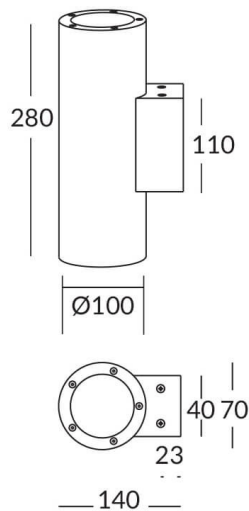

UP&DOWNNT

UP&DOWNNT is a wall light with round design emitting light up and down. With a size of Ø100mmx280mm has a power of 2x12W and two reflectors up&down of 35 degrees beam angle. With a real lumen output of 2158lm, and an efficiency of 89.92lm/W. Is made in Die Cast Aluminium Body, Tempered Glass Cover and has an IP65 and an IK10 degree of protection. ON-OFF driver. Finished in Grey color.

Item code 86.OW09.3331.03

Product type Outdoor

Category Wall Light

Family UP&DOWNNT

Pictograms

Product

Real power (W) 12

Real luminous flux (Lm) 2158

Luminous efficiency (Lm/W) 89.92

Beam angle (°) 35

Life time (h) 50000h L70B10

IP 65

Electrical class insulation Class I

Colour Grey

Chip Brand NICHIA

Control gear included Yes

Control gear ON-OFF

Colour temperature (K) 3000

Colour consistency (SDCM) SDCM<3

CRI 80

IK IK10

Scheme

Photometry