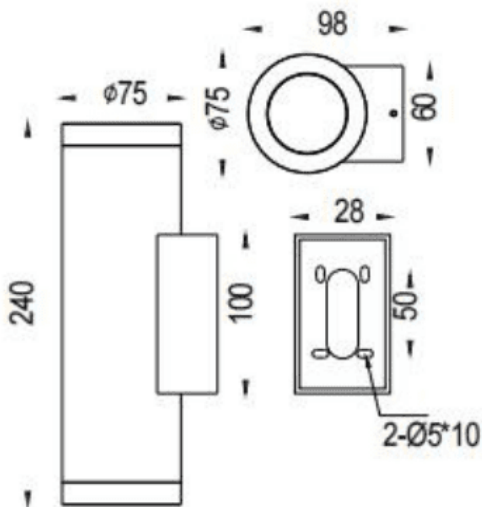

UP&DOWNNT

Lavov wall fixture from the family UP&DOWNNT with a power of 2x12.5W and a 38 degrees beam angle. Finished in Grey colour. Dimensions $\phi 75 \times 98 \times 240 \text{mm}$. With a total lumen output of 2x1082lm and a luminous efficiency of 86.56lm/W. CCT 3000K. Driver ON-OFF. Made in Die Cast Aluminium Body, Tempered Glass Cover .IP65. IK05

Dimensions

Product dimensions (mm) $\phi 75 \times 98 \times 240 \text{mm}$

Scheme

Photometry

| | |
|--------------|-----------------|
| Item code | 86.OW09.3331.03 |
| Product type | Outdoor |
| Category | Wall Light |
| Family | UP&DOWNNT |
| Pictograms | |

| | |
|-----------------------------|---------------|
| Product | |
| Real power (W) | 2x12.5 |
| Real luminous flux (Lm) | 2x1082 |
| Luminous efficiency (Lm/W) | 86.56 |
| Beam angle (°) | 38 |
| Life time (h) | 50000h L70B10 |
| IP | IP65 |
| Electrical class insulation | Class I |
| Colour | Grey |
| Control gear included | Yes |
| Control gear | ON-OFF |
| Light source | LED |
| Type of LED | COB |
| Colour temperature (K) | 3000 |
| Colour consistency (SDCM) | SDCM3 |
| CRI | 80 |
| IK | IK05 |