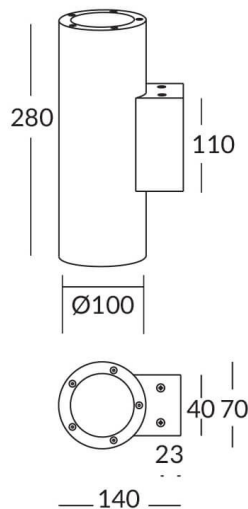

UP&DOWNNT

UP&DOWNNT is a wall light with round design emitting light up and down. With a size of Ø100mmx280mm has a power of 2x12W and two reflectors up&down of 35 degrees beam angle. With a real lumen output of 2158lm, and an efficiency of 89.92lm/W. Is made in Die Cast Aluminium Body, Tempered Glass Cover and has an IP65 and an IK10 degree of protection. ON-OFF driver. Finished in Grey color.

Item code 86.OW09.3331.03

Product type Outdoor

Category Wall Light

Family UP&DOWNNT

Pictograms

Product

Real power (W) 12

Real luminous flux (Lm) 2158

Luminous efficiency (Lm/W) 89.92

Beam angle (°) 35

Life time (h) 50000h L70B10

IP 65

Electrical class insulation Class I

Colour Grey

Chip Brand NICHIA

Control gear included Yes

Control gear ON-OFF

Colour temperature (K) 3000

Colour consistency (SDCM) SDCM<3

CRI 80

IK IK10

Scheme

Photometry