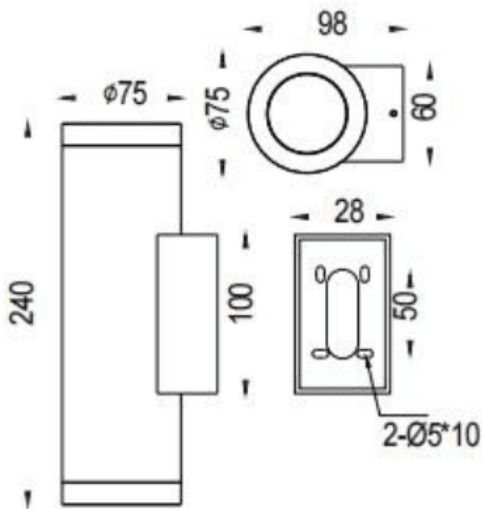

UP&DOWNNT

Lavov wall fixture from the family UP&DOWNNT with a power of 2x12.5W and a 38 degrees beam angle. Finished in Grey colour. Dimensions $\phi 75 \times 98 \times 240 \text{mm}$. With a total lumen output of 2x1082lm and a luminous efficiency of 86.56lm/W. CCT 3000K. Driver ON-OFF. Made in Die Cast Aluminium Body, Tempered Glass Cover .IP65. IK05

Dimensions

Product dimensions (mm) $\phi 75 \times 98 \times 240 \text{mm}$

Scheme

Photometry

| | |
|--------------|-----------------|
| Item code | 86.OW09.3331.03 |
| Product type | Outdoor |
| Category | Wall Light |
| Family | UP&DOWNNT |
| Pictograms | |

| | |
|-----------------------------|---------------|
| Product | |
| Real power (W) | 2x12.5 |
| Real luminous flux (Lm) | 2x1082 |
| Luminous efficiency (Lm/W) | 86.56 |
| Beam angle (°) | 38 |
| Life time (h) | 50000h L70B10 |
| IP | IP65 |
| Electrical class insulation | Class I |
| Colour | Grey |
| Control gear included | Yes |
| Control gear | ON-OFF |
| Light source | LED |
| Type of LED | COB |
| Colour temperature (K) | 3000 |
| Colour consistency (SDCM) | SDCM<3 |
| CRI | 80 |
| IK | IK05 |