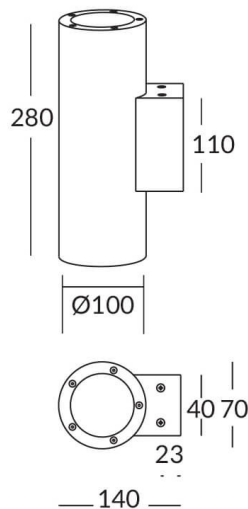

UP&DOWNNT

UP&DOWNNT is a wall light with round design emitting light up and down. With a size of Ø100mmx280mm has a power of 2x12W and two reflectors up&down of 55 degrees beam angle. With a real lumen output of 2158lm, and an efficiency of 89.92lm/W. Is made in Die Cast Aluminium Body, Tempered Glass Cover and has an IP65 and an IK10 degree of protection. ON-OFF driver. Finished in White color.

Item code 86.OW09.3341.01

Product type Outdoor

Category Wall Light

Family UP&DOWNNT

Pictograms

Product

Real power (W) 12

Real luminous flux (Lm) 2158

Luminous efficiency (Lm/W) 89.92

Beam angle (°) 55

Life time (h) 50000h L70B10

IP 65

Electrical class insulation Class I

Colour White

Chip Brand NICHIA

Control gear included Yes

Control gear ON-OFF

Colour temperature (K) 3000

Colour consistency (SDCM) SDCM<3

CRI 80

IK IK10

Scheme

Photometry