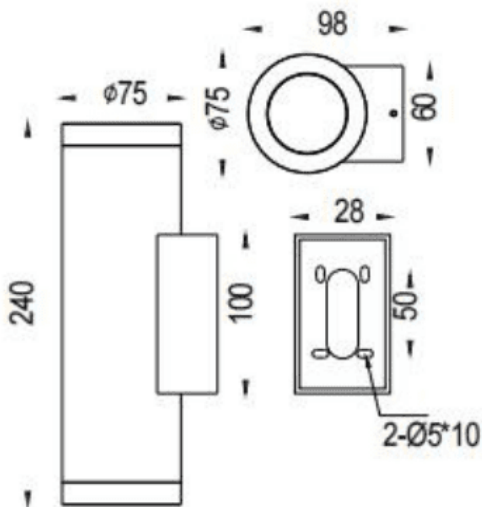

### UP&DOWNT

Lavov wall fixture from the family UP&DOWNT with a power of 2x12.5W and a 60 degrees beam angle. Finished in White colour. Dimensions  $\phi 75 \times 98 \times 240 \text{mm}$ . With a total lumen output of 2x1082lm and a luminous efficiency of 86.56lm/W. CCT 3000K. Driver ON-OFF. Made in Die Cast Aluminium Body, Tempered Glass Cover .IP65. IK05

### Dimensions

Product dimensions (mm)  $\phi 75 \times 98 \times 240 \text{mm}$

### Photometry

Item code	86.OW09.3341.01
Product type	Outdoor
Category	Wall Light
Family	UP&DOWNT
Pictograms	

Product	
Real power (W)	2x12.5
Real luminous flux (Lm)	2x1082
Luminous efficiency (Lm/W)	86.56
Beam angle (°)	60
Life time (h)	50000h L70B10
IP	IP65
Electrical class insulation	Class I
Colour	White
Control gear included	Yes
Control gear	ON-OFF
Light source	LED
Type of LED	COB
Colour temperature (K)	3000
Colour consistency (SDCM)	SDCM3
CRI	80
IK	IK05