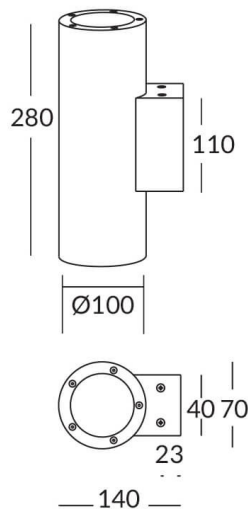

UP&DOWNNT

UP&DOWNNT is a wall light with round design emitting light up and down. With a size of Ø100mmx280mm has a power of 2x12W and two reflectors up&down of 55 degrees beam angle. With a real lumen output of 2158lm, and an efficiency of 89.92lm/W. Is made in Die Cast Aluminium Body, Tempered Glass Cover and has an IP65 and an IK10 degree of protection. ON-OFF driver. Finished in White color.

Item code 86.OW09.3341.01

Product type Outdoor

Category Wall Light

Family UP&DOWNNT

Pictograms

Scheme

Product

Real power (W) 12

Real luminous flux (Lm) 2158

Luminous efficiency (Lm/W) 89.92

Beam angle (°) 55

Life time (h) 50000h L70B10

IP 65

Electrical class insulation Class I

Colour White

Chip Brand NICHIA