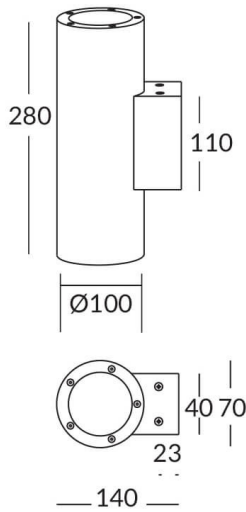

UP&DOWNNT

UP&DOWNNT is a wall light with round design emitting light up and down. With a size of Ø100mmx280mm has a power of 2x12W and two reflectors up&down of 55 degrees beam angle. With a real lumen output of 2158lm, and an efficiency of 89.92lm/W. Is made in Die Cast Aluminium Body, Tempered Glass Cover and has an IP65 and an IK10 degree of protection. ON-OFF driver. Finished in White color.

Item code	86.OW09.3341.01
Product type	Outdoor
Category	Wall Light
Family	UP&DOWNNT
Pictograms	

Scheme

Product	
Real power (W)	12
Real luminous flux (Lm)	2158
Luminous efficiency (Lm/W)	89.92
Beam angle (°)	55
Life time (h)	50000h L70B10
IP	65
Electrical class insulation	Class I
Colour	White
Chip Brand	NICHIA
Control gear included	Yes
Control gear	ON-OFF
Colour temperature (K)	3000
Colour consistency (SDCM)	SDCM<3
CRI	80
IK	IK10