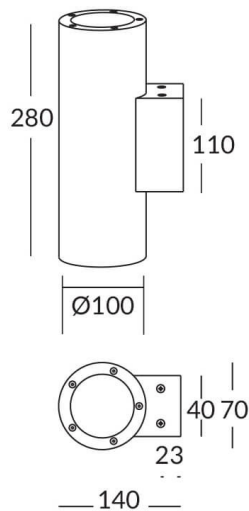

UP&DOWNNT

UP&DOWNNT is a wall light with round design emitting light up and down. With a size of Ø100mmx280mm has a power of 2x12W and two reflectors up&down of 55 degrees beam angle. With a real lumen output of 2158lm, and an efficiency of 89.92lm/W. Is made in Die Cast Aluminium Body, Tempered Glass Cover and has an IP65 and an IK10 degree of protection. ON-OFF driver. Finished in Black color.

Item code 86.OW09.3341.02

Product type Outdoor

Category Wall Light

Family UP&DOWNNT

Pictograms

Product

Real power (W) 12

Real luminous flux (Lm) 2158

Luminous efficiency (Lm/W) 89.92

Beam angle (°) 55

Life time (h) 50000h L70B10

IP 65

Electrical class insulation Class I

Colour Black

Chip Brand NICHIA

Control gear included Yes

Control gear ON-OFF

Colour temperature (K) 3000

Colour consistency (SDCM) SDCM<3

CRI 80

IK IK10

Scheme

Photometry