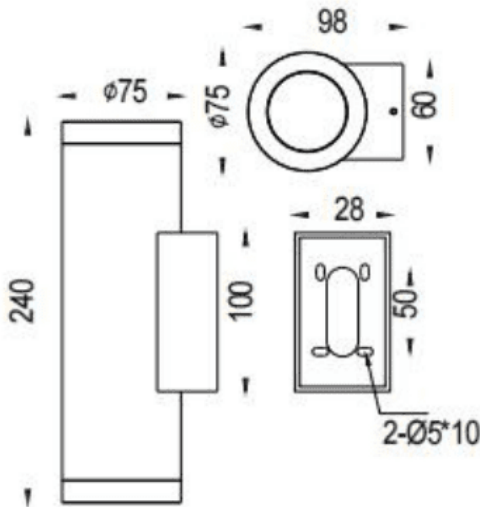

UP&DOWNNT

Lavov wall fixture from the family UP&DOWNNT with a power of 2x12.5W and a 60 degrees beam angle. Finished in Black colour. Dimensions $\phi 75 \times 98 \times 240 \text{mm}$. With a total lumen output of 2x1082lm and a luminous efficiency of 86.56lm/W. CCT 3000K. Driver ON-OFF. Made in Die Cast Aluminium Body, Tempered Glass Cover .IP65. IK05

Dimensions

Product dimensions (mm) $\phi 75 \times 98 \times 240 \text{mm}$

Scheme

Photometry

Item code	86.OW09.3341.02
Product type	Outdoor
Category	Wall Light
Family	UP&DOWNNT
Pictograms	

Product	
Real power (W)	2x12.5
Real luminous flux (Lm)	2x1082
Luminous efficiency (Lm/W)	86.56
Beam angle (°)	60
Life time (h)	50000h L70B10
IP	IP65
Electrical class insulation	Class I
Colour	Black
Control gear included	Yes
Control gear	ON-OFF
Light source	LED
Type of LED	COB
Colour temperature (K)	3000
Colour consistency (SDCM)	SDCM3
CRI	80
IK	IK05