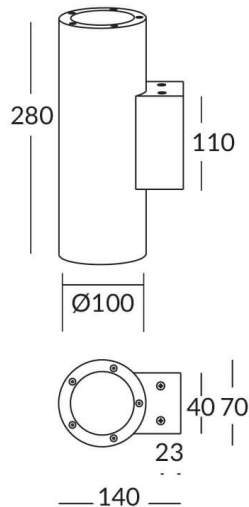

UP&DOWNNT

UP&DOWNNT is a wall light with round design emitting light up and down. With a size of Ø100mmx280mm has a power of 2x12W and two reflectors up&down of 55 degrees beam angle. With a real lumen output of 2158lm, and an efficiency of 89.92lm/W. Is made in Die Cast Aluminium Body, Tempered Glass Cover and has an IP65 and an IK10 degree of protection. ON-OFF driver. Finished in Black color.

Item code 86.OW09.3341.02

Product type Outdoor

Category Wall Light

Family UP&DOWNNT

Pictograms

Scheme

Product

Real power (W) 12

Real luminous flux (Lm) 2158

Luminous efficiency (Lm/W) 89.92

Beam angle (°) 55

Life time (h) 50000h L70B10

IP 65

Electrical class insulation Class I

Colour Black

Chip Brand NICHIA