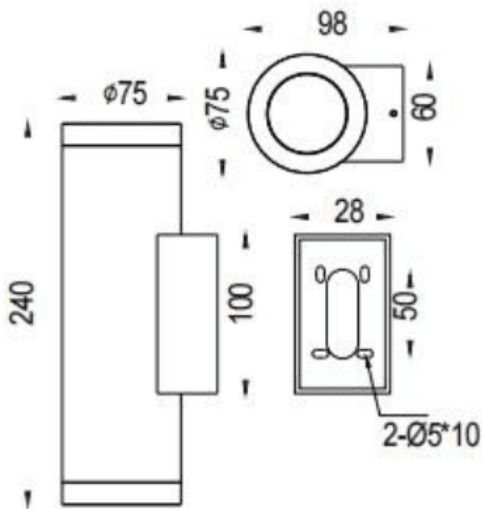

UP&DOWNNT

Lavov wall fixture from the family UP&DOWNNT with a power of 2x12.5W and a 60 degrees beam angle. Finished in Black colour. Dimensions $\phi 75 \times 98 \times 240 \text{mm}$. With a total lumen output of 2x1082lm and a luminous efficiency of 86.56lm/W. CCT 3000K. Driver ON-OFF. Made in Die Cast Aluminium Body, Tempered Glass Cover .IP65. IK05

Dimensions

Product dimensions (mm) $\phi 75 \times 98 \times 240 \text{mm}$

Scheme

Photometry

Item code	86.OW09.3341.02
Product type	Outdoor
Category	Wall Light
Family	UP&DOWNNT
Pictograms	

Product	
Real power (W)	2x12.5
Real luminous flux (Lm)	2x1082
Luminous efficiency (Lm/W)	86.56
Beam angle (°)	60
Life time (h)	50000h L70B10
IP	IP65
Electrical class insulation	Class I
Colour	Black
Control gear included	Yes
Control gear	ON-OFF
Light source	LED
Type of LED	COB
Colour temperature (K)	3000
Colour consistency (SDCM)	SDCM<3
CRI	80
IK	IK05