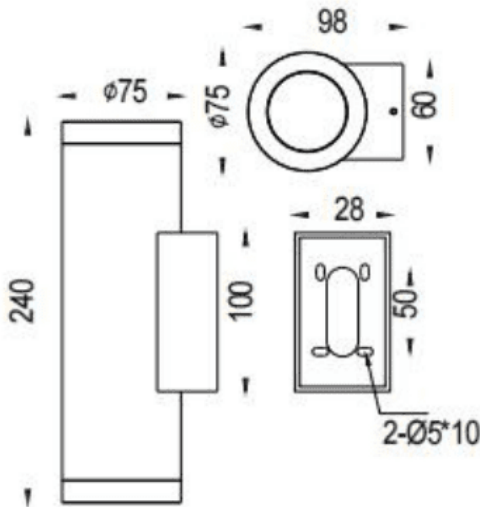

### UP&DOWNNT

Lavov wall fixture from the family UP&DOWNNT with a power of 2x12.5W and a 60 degrees beam angle. Finished in Grey colour. Dimensions  $\phi 75 \times 98 \times 240 \text{mm}$ . With a total lumen output of 2x1082lm and a luminous efficiency of 86.56lm/W. CCT 3000K. Driver ON-OFF. Made in Die Cast Aluminium Body, Tempered Glass Cover .IP65. IK05

### Dimensions

Product dimensions (mm)  $\phi 75 \times 98 \times 240 \text{mm}$

### Photometry

Item code	86.OW09.3341.03
Product type	Outdoor
Category	Wall Light
Family	UP&DOWNNT
Pictograms	

Product	
Real power (W)	2x12.5
Real luminous flux (Lm)	2x1082
Luminous efficiency (Lm/W)	86.56
Beam angle (°)	60
Life time (h)	50000h L70B10
IP	IP65
Electrical class insulation	Class I
Colour	Grey
Control gear included	Yes
Control gear	ON-OFF
Light source	LED
Type of LED	COB
Colour temperature (K)	3000
Colour consistency (SDCM)	SDCM3
CRI	80
IK	IK05