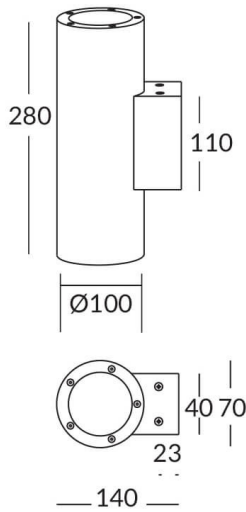

UP&DOWNNT

UP&DOWNNT is a wall light with round design emitting light up and down. With a size of Ø100mmx280mm has a power of 2x12W and two reflectors up&down of 55 degrees beam angle. With a real lumen output of 2158lm, and an efficiency of 89.92lm/W. Is made in Die Cast Aluminium Body, Tempered Glass Cover and has an IP65 and an IK10 degree of protection. ON-OFF driver. Finished in Grey color.

Item code	86.OW09.3341.03
Product type	Outdoor
Category	Wall Light
Family	UP&DOWNNT
Pictograms	

Scheme

Product	
Real power (W)	12
Real luminous flux (Lm)	2158
Luminous efficiency (Lm/W)	89.92
Beam angle (°)	55
Life time (h)	50000h L70B10
IP	65
Electrical class insulation	Class I
Colour	Grey
Chip Brand	NICHIA
Control gear included	Yes
Control gear	ON-OFF
Colour temperature (K)	3000
Colour consistency (SDCM)	SDCM<3
CRI	80
IK	IK10