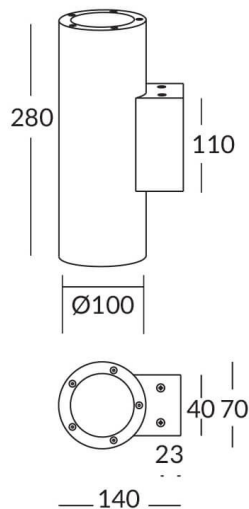

UP&DOWNNT

UP&DOWNNT is a wall light with round design emitting light up and down. With a size of Ø100mmx280mm has a power of 2x12W and two reflectors up&down of 55 degrees beam angle. With a real lumen output of 2158lm, and an efficiency of 89.92lm/W. Is made in Die Cast Aluminium Body, Tempered Glass Cover and has an IP65 and an IK10 degree of protection. ON-OFF driver. Finished in Grey color.

Item code 86.OW09.3341.03

Product type Outdoor

Category Wall Light

Family UP&DOWNNT

Pictograms

Product

Real power (W) 12

Real luminous flux (Lm) 2158

Luminous efficiency (Lm/W) 89.92

Beam angle (°) 55

Life time (h) 50000h L70B10

IP 65

Electrical class insulation Class I

Colour Grey

Chip Brand NICHIA

Control gear included Yes

Control gear ON-OFF

Colour temperature (K) 3000

Colour consistency (SDCM) SDCM<3

CRI 80

IK IK10

Scheme

Photometry