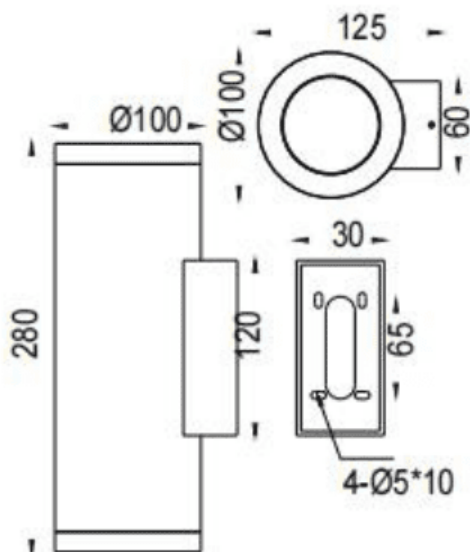

UP&DOWNNT

Lavov wall fixture from the family UP&DOWNNT with a power of 2x18W and a 18 degrees beam angle. Finished in White colour. Dimensions $\varnothing 100 \times 125 \times 280 \text{mm}$. With a total lumen output of 2x1788lm and a luminous efficiency of 93.3lm/W. CCT 3000K. Driver ON-OFF. Made in Die Cast Aluminium Body, Tempered Glass Cover .IP65. IK05

Dimensions

Product dimensions (mm) $\varnothing 100 \times 125 \times 280 \text{mm}$

Scheme

Photometry

Item code	86.OW09.4311.01
Product type	Outdoor
Category	Wall Light
Family	UP&DOWNNT
Pictograms	

Product	
Real power (W)	2x18
Real luminous flux (Lm)	2x1788
Luminous efficiency (Lm/W)	93.3
Beam angle (°)	18
Life time (h)	50000h L70B10
IP	IP65
Electrical class insulation	Class I
Colour	White
Control gear included	Yes
Control gear	ON-OFF
Light source	LED
Type of LED	COB
Colour temperature (K)	3000
Colour consistency (SDCM)	SDCM<3
CRI	80
IK	IK05