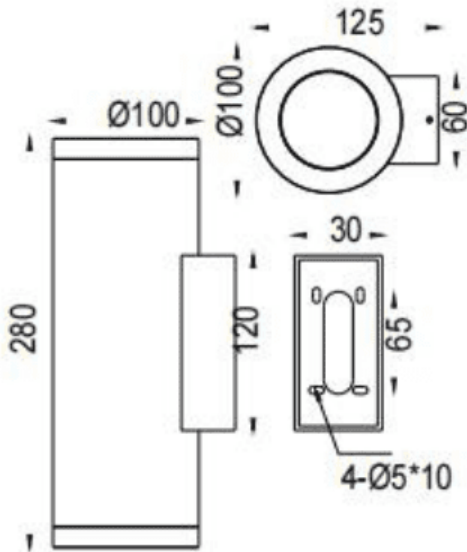

### UP&DOWNNT

Lavov wall fixture from the family UP&DOWNNT with a power of 2x18W and a 18 degrees beam angle. Finished in White colour. Dimensions  $\varnothing 100 \times 125 \times 280 \text{mm}$ . With a total lumen output of 2x1788lm and a luminous efficiency of 93.3lm/W. CCT 3000K. Driver ON-OFF. Made in Die Cast Aluminium Body, Tempered Glass Cover .IP65. IK05

### Dimensions

Product dimensions (mm)  $\varnothing 100 \times 125 \times 280 \text{mm}$

### Photometry

Item code	86.OW09.4311.01
Product type	Outdoor
Category	Wall Light
Family	UP&DOWNNT
Pictograms	

Product	
Real power (W)	2x18
Real luminous flux (Lm)	2x1788
Luminous efficiency (Lm/W)	93.3
Beam angle (°)	18
Life time (h)	50000h L70B10
IP	IP65
Electrical class insulation	Class I
Colour	White
Control gear included	Yes
Control gear	ON-OFF
Light source	LED
Type of LED	COB
Colour temperature (K)	3000
Colour consistency (SDCM)	SDCM3
CRI	80
IK	IK05