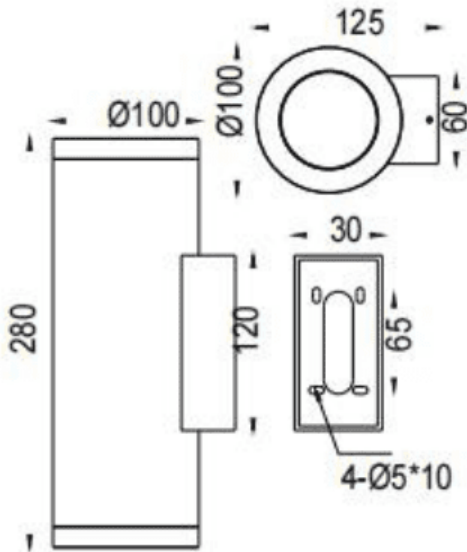

UP&DOWNT

Lavov wall fixture from the family UP&DOWNT with a power of 2x18W and a 18 degrees beam angle. Finished in White colour. Dimensions $\varnothing 100 \times 125 \times 280 \text{mm}$. With a total lumen output of 2x1788lm and a luminous efficiency of 93.3lm/W. CCT 3000K. Driver ON-OFF. Made in Die Cast Aluminium Body, Tempered Glass Cover .IP65. IK05

Dimensions

Product dimensions (mm) $\varnothing 100 \times 125 \times 280 \text{mm}$

Scheme

Photometry

Item code	86.OW09.4311.01
Product type	Indoor
Category	Wall Fixtures & Reading lights
Family	UP&DOWNT
Pictograms	

Product	
Real power (W)	2x18
Real luminous flux (Lm)	2x1788
Luminous efficiency (Lm/W)	93.3
Beam angle (°)	18
Life time (h)	50000h L70B10
IP	IP65
Electrical class insulation	Class I
Colour	White
Control gear included	Yes
Control gear	ON-OFF
Light source	LED
Type of LED	COB
Colour temperature (K)	3000
Colour consistency (SDCM)	SDCM3
CRI	80
IK	IK05