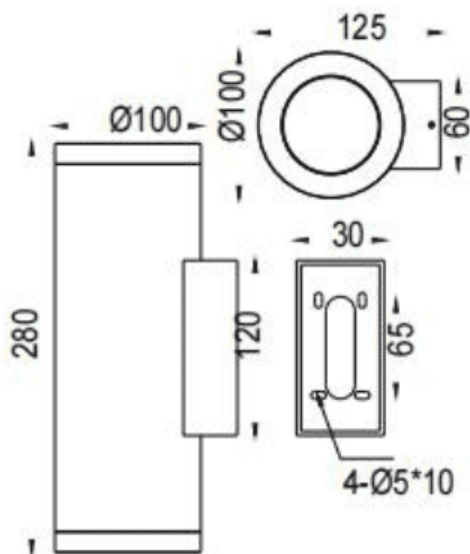

### UP&DOWNT

Lavov wall fixture from the family UP&DOWNT with a power of 2x18W and a 18 degrees beam angle. Finished in White colour. Dimensions  $\varnothing 100 \times 125 \times 280 \text{mm}$ . With a total lumen output of 2x1788lm and a luminous efficiency of 93.3lm/W. CCT 3000K. Driver ON-OFF. Made in Die Cast Aluminium Body, Tempered Glass Cover .IP65. IK05

### Dimensions

Product dimensions (mm)  $\varnothing 100 \times 125 \times 280 \text{mm}$

### Photometry

Item code	86.OW09.4311.01
Product type	Indoor
Category	Wall Fixtures & Reading lights
Family	UP&DOWNT
Pictograms	

Product	
Real power (W)	2x18
Real luminous flux (Lm)	2x1788
Luminous efficiency (Lm/W)	93.3
Beam angle (°)	18
Life time (h)	50000h L70B10
IP	IP65
Electrical class insulation	Class I
Colour	White
Control gear included	Yes
Control gear	ON-OFF
Light source	LED
Type of LED	COB
Colour temperature (K)	3000
Colour consistency (SDCM)	SDCM3
CRI	80
IK	IK05