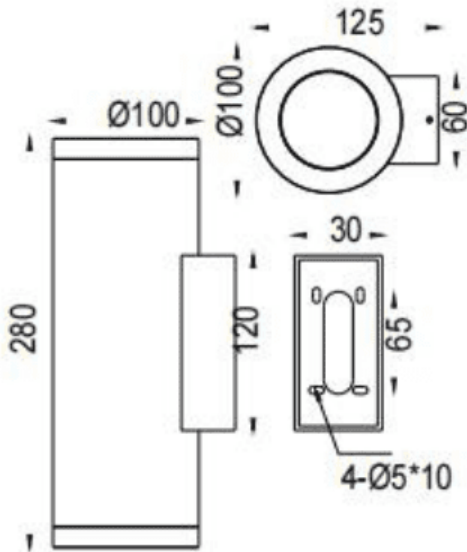

UP&DOWNT

Lavov wall fixture from the family UP&DOWNT with a power of 2x18W and a 18 degrees beam angle. Finished in Grey colour. Dimensions $\varnothing 100 \times 125 \times 280 \text{mm}$. With a total lumen output of 2x1788lm and a luminous efficiency of 93.3lm/W. CCT 3000K. Driver ON-OFF. Made in Die Cast Aluminium Body, Tempered Glass Cover .IP65. IK05

Dimensions

Product dimensions (mm) $\varnothing 100 \times 125 \times 280 \text{mm}$

Scheme

Photometry

Item code	86.OW09.4311.03
Product type	Indoor
Category	Wall Fixtures & Reading lights
Family	UP&DOWNT
Pictograms	

Product	
Real power (W)	2x18
Real luminous flux (Lm)	2x1788
Luminous efficiency (Lm/W)	93.3
Beam angle (°)	18
Life time (h)	50000h L70B10
IP	IP65
Electrical class insulation	Class I
Colour	Grey
Control gear included	Yes
Control gear	ON-OFF
Light source	LED
Type of LED	COB
Colour temperature (K)	3000
Colour consistency (SDCM)	SDCM3
CRI	80
IK	IK05