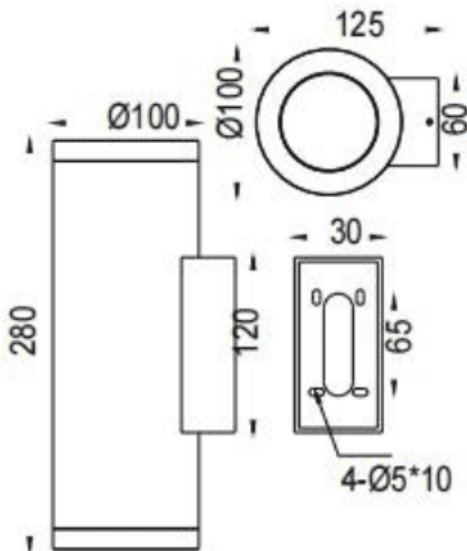

UP&DOWNNT

Lavov wall fixture from the family UP&DOWNNT with a power of 2x18W and a 18 degrees beam angle. Finished in Grey colour. Dimensions $\varnothing 100 \times 125 \times 280 \text{mm}$. With a total lumen output of 2x1788lm and a luminous efficiency of 93.3lm/W. CCT 3000K. Driver DALI. Made in Die Cast Aluminium Body, Tempered Glass Cover. IP65. IK05

Dimensions

Product dimensions (mm) $\varnothing 100 \times 125 \times 280 \text{mm}$

Scheme

Photometry

Item code	86.OW09.4313.03
Product type	Outdoor
Category	Wall Light
Family	UP&DOWNNT
Pictograms	

Product	
Real power (W)	2x18
Real luminous flux (Lm)	2x1788
Luminous efficiency (Lm/W)	93.3
Beam angle (°)	18
Life time (h)	50000h L70B10
IP	IP65
Electrical class insulation	Class I
Colour	Grey
Control gear included	Yes
Control gear	DALI
Light source	LED
Type of LED	COB
Colour temperature (K)	3000
Colour consistency (SDCM)	SDCM3
CRI	80
IK	IK05