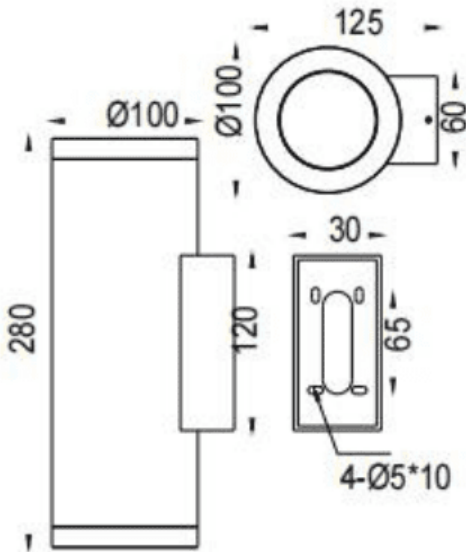

UP&DOWNT

Lavov wall fixture from the family UP&DOWNT with a power of 2x18W and a 18 degrees beam angle. Finished in Grey colour. Dimensions $\varnothing 100 \times 125 \times 280 \text{mm}$. With a total lumen output of 2x1788lm and a luminous efficiency of 93.3lm/W. CCT 3000K. Driver DALI. Made in Die Cast Aluminium Body, Tempered Glass Cover .IP65. IK05

Dimensions

Product dimensions (mm) $\varnothing 100 \times 125 \times 280 \text{mm}$

Scheme

Photometry

Item code	86.OW09.4313.03
Product type	Indoor
Category	Wall Fixtures & Reading lights
Family	UP&DOWNT
Pictograms	

Product	
Real power (W)	2x18
Real luminous flux (Lm)	2x1788
Luminous efficiency (Lm/W)	93.3
Beam angle (º)	18
Life time (h)	50000h L70B10
IP	IP65
Electrical class insulation	Class I
Colour	Grey
Control gear included	Yes
Control gear	DALI
Light source	LED
Type of LED	COB
Colour temperature (K)	3000
Colour consistency (SDCM)	SDCM<3
CRI	80
IK	IK05