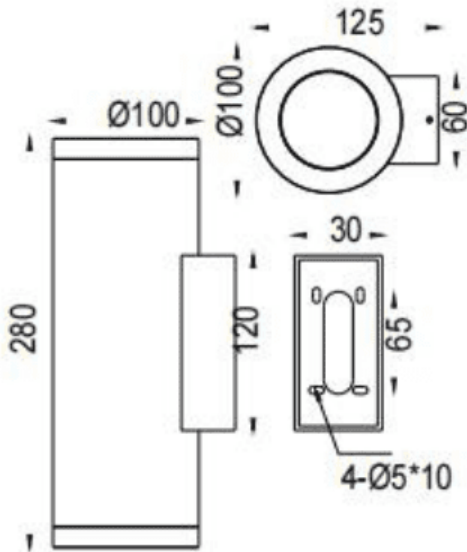

### UP&DOWNT

Lavov wall fixture from the family UP&DOWNT with a power of 2x18W and a 18 degrees beam angle. Finished in Grey colour. Dimensions  $\varnothing 100 \times 125 \times 280 \text{mm}$ . With a total lumen output of 2x1788lm and a luminous efficiency of 93.3lm/W. CCT 3000K. Driver DALI. Made in Die Cast Aluminium Body, Tempered Glass Cover .IP65. IK05

### Dimensions

Product dimensions (mm)  $\varnothing 100 \times 125 \times 280 \text{mm}$

### Photometry

Item code	86.OW09.4313.03
Product type	Indoor
Category	Wall Fixtures & Reading lights
Family	UP&DOWNT
Pictograms	

Product	
Real power (W)	2x18
Real luminous flux (Lm)	2x1788
Luminous efficiency (Lm/W)	93.3
Beam angle (°)	18
Life time (h)	50000h L70B10
IP	IP65
Electrical class insulation	Class I
Colour	Grey
Control gear included	Yes
Control gear	DALI
Light source	LED
Type of LED	COB
Colour temperature (K)	3000
Colour consistency (SDCM)	SDCM3
CRI	80
IK	IK05