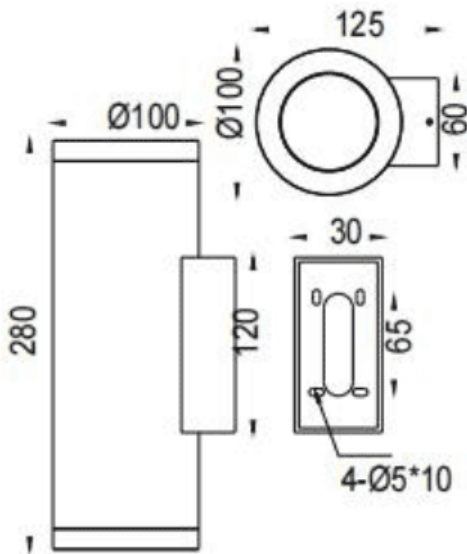

UP&DOWNT

Lavov wall fixture from the family UP&DOWNT with a power of 2x18W and a 24 degrees beam angle. Finished in White colour. Dimensions $\varnothing 100 \times 125 \times 280 \text{mm}$. With a total lumen output of 2x1788lm and a luminous efficiency of 93.3lm/W. CCT 3000K. Driver ON-OFF. Made in Die Cast Aluminium Body, Tempered Glass Cover .IP65. IK05

Dimensions

Product dimensions (mm) $\varnothing 100 \times 125 \times 280 \text{mm}$

Scheme

Photometry

Item code	86.OW09.4321.01
Product type	Indoor
Category	Wall Fixtures & Reading lights
Family	UP&DOWNT
Pictograms	

Product	
Real power (W)	2x18
Real luminous flux (Lm)	2x1788
Luminous efficiency (Lm/W)	93.3
Beam angle (°)	24
Life time (h)	50000h L70B10
IP	IP65
Electrical class insulation	Class I
Colour	White
Control gear included	Yes
Control gear	ON-OFF
Light source	LED
Type of LED	COB
Colour temperature (K)	3000
Colour consistency (SDCM)	SDCM3
CRI	80
IK	IK05