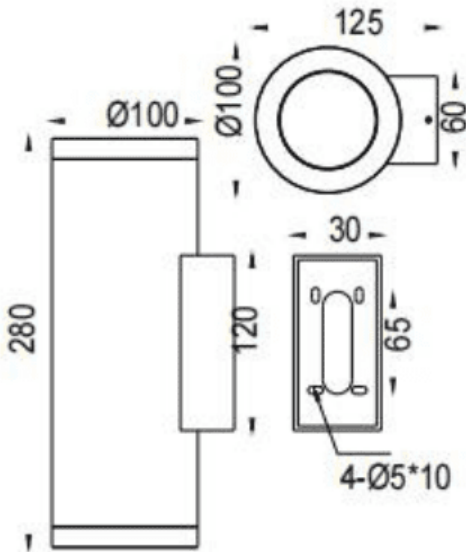

### UP&DOWNT

Lavov wall fixture from the family UP&DOWNT with a power of 2x18W and a 24 degrees beam angle. Finished in Black colour. Dimensions  $\phi 100 \times 125 \times 280 \text{mm}$ . With a total lumen output of 2x1788lm and a luminous efficiency of 93.3lm/W. CCT 3000K. Driver ON-OFF. Made in Die Cast Aluminium Body, Tempered Glass Cover .IP65. IK05

### Dimensions

Product dimensions (mm)  $\phi 100 \times 125 \times 280 \text{mm}$

### Photometry

Item code	86.OW09.4321.02
Product type	Indoor
Category	Wall Fixtures & Reading lights
Family	UP&DOWNT
Pictograms	

Product	
Real power (W)	2x18
Real luminous flux (Lm)	2x1788
Luminous efficiency (Lm/W)	93.3
Beam angle (&ordm;)	24
Life time (h)	50000h L70B10
IP	IP65
Electrical class insulation	Class I
Colour	Black
Control gear included	Yes
Control gear	ON-OFF
Light source	LED
Type of LED	COB
Colour temperature (K)	3000
Colour consistency (SDCM)	SDCM<3
CRI	80
IK	IK05