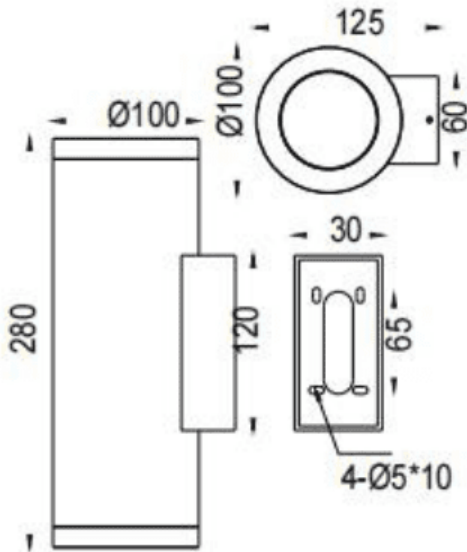

UP&DOWNNT

Lavov wall fixture from the family UP&DOWNNT with a power of 2x18W and a 24 degrees beam angle. Finished in Grey colour. Dimensions $\varnothing 100 \times 125 \times 280 \text{mm}$. With a total lumen output of 2x1788lm and a luminous efficiency of 93.3lm/W. CCT 3000K. Driver ON-OFF. Made in Die Cast Aluminium Body, Tempered Glass Cover .IP65. IK05

Dimensions

Product dimensions (mm) $\varnothing 100 \times 125 \times 280 \text{mm}$

Scheme

Photometry

| | |
|--------------|-----------------|
| Item code | 86.OW09.4321.03 |
| Product type | Outdoor |
| Category | Wall Light |
| Family | UP&DOWNNT |
| Pictograms | |

| | |
|-----------------------------|---------------|
| Product | |
| Real power (W) | 2x18 |
| Real luminous flux (Lm) | 2x1788 |
| Luminous efficiency (Lm/W) | 93.3 |
| Beam angle (°) | 24 |
| Life time (h) | 50000h L70B10 |
| IP | IP65 |
| Electrical class insulation | Class I |
| Colour | Grey |
| Control gear included | Yes |
| Control gear | ON-OFF |
| Light source | LED |
| Type of LED | COB |
| Colour temperature (K) | 3000 |
| Colour consistency (SDCM) | SDCM3 |
| CRI | 80 |
| IK | IK05 |