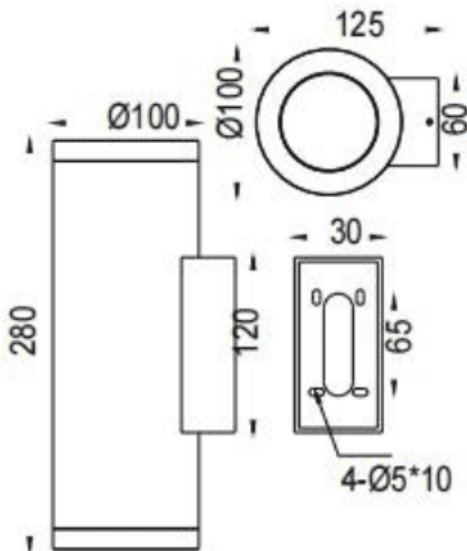

UP&DOWNT

Lavov wall fixture from the family UP&DOWNT with a power of 2x18W and a 24 degrees beam angle. Finished in Grey colour. Dimensions $\varnothing 100 \times 125 \times 280 \text{mm}$. With a total lumen output of 2x1788lm and a luminous efficiency of 93.3lm/W. CCT 3000K. Driver ON-OFF. Made in Die Cast Aluminium Body, Tempered Glass Cover .IP65. IK05

Dimensions

Product dimensions (mm) $\varnothing 100 \times 125 \times 280 \text{mm}$

Scheme

Photometry

| | |
|--------------|--------------------------------|
| Item code | 86.OW09.4321.03 |
| Product type | Indoor |
| Category | Wall Fixtures & Reading lights |
| Family | UP&DOWNT |
| Pictograms | |

| | |
|-----------------------------|---------------|
| Product | |
| Real power (W) | 2x18 |
| Real luminous flux (Lm) | 2x1788 |
| Luminous efficiency (Lm/W) | 93.3 |
| Beam angle (°) | 24 |
| Life time (h) | 50000h L70B10 |
| IP | IP65 |
| Electrical class insulation | Class I |
| Colour | Grey |
| Control gear included | Yes |
| Control gear | ON-OFF |
| Light source | LED |
| Type of LED | COB |
| Colour temperature (K) | 3000 |
| Colour consistency (SDCM) | SDCM3 |
| CRI | 80 |
| IK | IK05 |