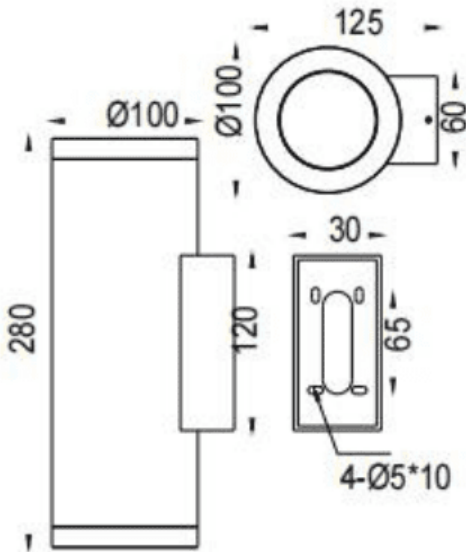

UP&DOWNNT

Lavov wall fixture from the family UP&DOWNNT with a power of 2x18W and a 24 degrees beam angle. Finished in White colour. Dimensions $\varnothing 100 \times 125 \times 280 \text{mm}$. With a total lumen output of 2x1788lm and a luminous efficiency of 93.3lm/W. CCT 3000K. Driver DALI. Made in Die Cast Aluminium Body, Tempered Glass Cover .IP65. IK05

Dimensions

Product dimensions (mm) $\varnothing 100 \times 125 \times 280 \text{mm}$

Scheme

Photometry

Item code	86.OW09.4323.01
Product type	Outdoor
Category	Wall Light
Family	UP&DOWNNT
Pictograms	

Product	
Real power (W)	2x18
Real luminous flux (Lm)	2x1788
Luminous efficiency (Lm/W)	93.3
Beam angle (°)	24
Life time (h)	50000h L70B10
IP	IP65
Electrical class insulation	Class I
Colour	White
Control gear included	Yes
Control gear	DALI
Light source	LED
Type of LED	COB
Colour temperature (K)	3000
Colour consistency (SDCM)	SDCM3
CRI	80
IK	IK05