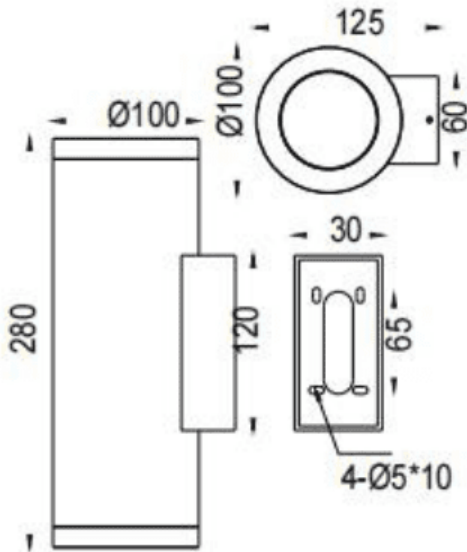

### UP&DOWNT

Lavov wall fixture from the family UP&DOWNT with a power of 2x18W and a 24 degrees beam angle. Finished in White colour. Dimensions  $\varnothing 100 \times 125 \times 280 \text{mm}$ . With a total lumen output of 2x1788lm and a luminous efficiency of 93.3lm/W. CCT 3000K. Driver DALI. Made in Die Cast Aluminium Body, Tempered Glass Cover .IP65. IK05

### Dimensions

Product dimensions (mm)  $\varnothing 100 \times 125 \times 280 \text{mm}$

### Photometry

Item code	86.OW09.4323.01
Product type	Indoor
Category	Wall Fixtures & Reading lights
Family	UP&DOWNT
Pictograms	

Product	
Real power (W)	2x18
Real luminous flux (Lm)	2x1788
Luminous efficiency (Lm/W)	93.3
Beam angle (&ordm;)	24
Life time (h)	50000h L70B10
IP	IP65
Electrical class insulation	Class I
Colour	White
Control gear included	Yes
Control gear	DALI
Light source	LED
Type of LED	COB
Colour temperature (K)	3000
Colour consistency (SDCM)	SDCM<3
CRI	80
IK	IK05