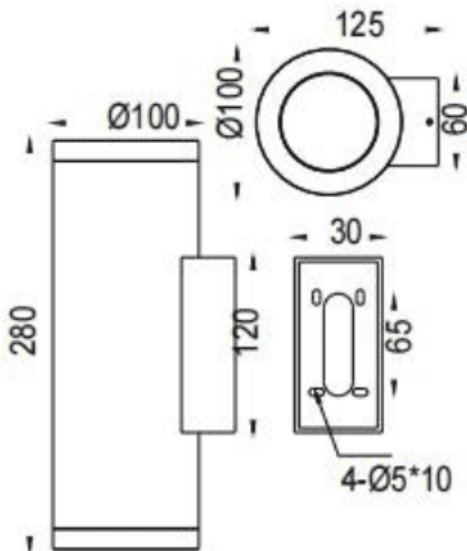

UP&DOWNNT

Lavov wall fixture from the family UP&DOWNNT with a power of 2x18W and a 24 degrees beam angle. Finished in Black colour. Dimensions $\varnothing 100 \times 125 \times 280 \text{mm}$. With a total lumen output of 2x1788lm and a luminous efficiency of 93.3lm/W. CCT 3000K. Driver DALI. Made in Die Cast Aluminium Body, Tempered Glass Cover .IP65. IK05

Dimensions

Product dimensions (mm) $\varnothing 100 \times 125 \times 280 \text{mm}$

Scheme

Photometry

Item code	86.OW09.4323.02
Product type	Outdoor
Category	Wall Light
Family	UP&DOWNNT
Pictograms	

Product	
Real power (W)	2x18
Real luminous flux (Lm)	2x1788
Luminous efficiency (Lm/W)	93.3
Beam angle (°)	24
Life time (h)	50000h L70B10
IP	IP65
Electrical class insulation	Class I
Colour	Black
Control gear included	Yes
Control gear	DALI
Light source	LED
Type of LED	COB
Colour temperature (K)	3000
Colour consistency (SDCM)	SDCM3
CRI	80
IK	IK05