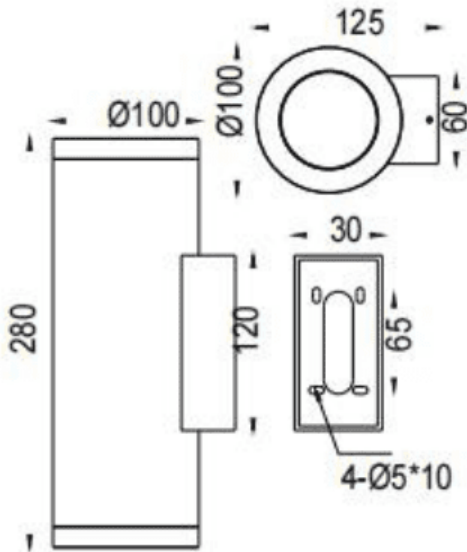

### UP&DOWNT

Lavov wall fixture from the family UP&DOWNT with a power of 2x18W and a 24 degrees beam angle. Finished in Black colour. Dimensions  $\varnothing 100 \times 125 \times 280 \text{mm}$ . With a total lumen output of 2x1788lm and a luminous efficiency of 93.3lm/W. CCT 3000K. Driver DALI. Made in Die Cast Aluminium Body, Tempered Glass Cover .IP65. IK05

### Dimensions

Product dimensions (mm)  $\varnothing 100 \times 125 \times 280 \text{mm}$

### Photometry

Item code	86.OW09.4323.02
Product type	Indoor
Category	Wall Fixtures & Reading lights
Family	UP&DOWNT
Pictograms	

Product	
Real power (W)	2x18
Real luminous flux (Lm)	2x1788
Luminous efficiency (Lm/W)	93.3
Beam angle (&ordm;)	24
Life time (h)	50000h L70B10
IP	IP65
Electrical class insulation	Class I
Colour	Black
Control gear included	Yes
Control gear	DALI
Light source	LED
Type of LED	COB
Colour temperature (K)	3000
Colour consistency (SDCM)	SDCM<3
CRI	80
IK	IK05