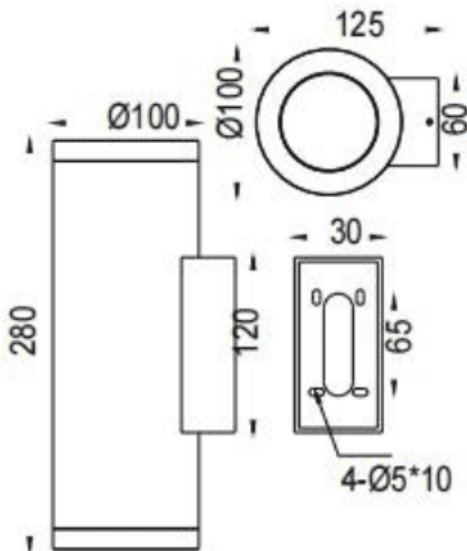

UP&DOWNT

Lavov wall fixture from the family UP&DOWNT with a power of 2x18W and a 24 degrees beam angle. Finished in Grey colour. Dimensions $\varnothing 100 \times 125 \times 280 \text{mm}$. With a total lumen output of 2x1788lm and a luminous efficiency of 93.3lm/W. CCT 3000K. Driver DALI. Made in Die Cast Aluminium Body, Tempered Glass Cover. IP65. IK05

Dimensions

Product dimensions (mm) $\varnothing 100 \times 125 \times 280 \text{mm}$

Scheme

Photometry

Item code	86.OW09.4323.03
Product type	Outdoor
Category	Wall Light
Family	UP&DOWNT
Pictograms	

Product	
Real power (W)	2x18
Real luminous flux (Lm)	2x1788
Luminous efficiency (Lm/W)	93.3
Beam angle (°)	24
Life time (h)	50000h L70B10
IP	IP65
Electrical class insulation	Class I
Colour	Grey
Control gear included	Yes
Control gear	DALI
Light source	LED
Type of LED	COB
Colour temperature (K)	3000
Colour consistency (SDCM)	SDCM3
CRI	80
IK	IK05