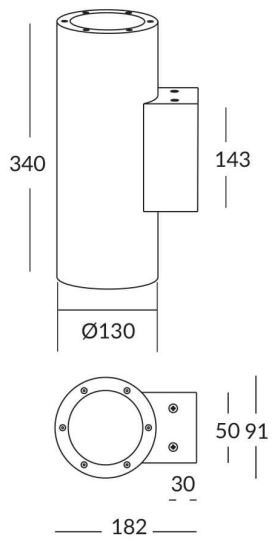

---

**Scheme**

---

---

**Photometry**

---

## UP&DOWNT

UP&DOWNT is a wall light with round design emitting light up and down. With a size of Ø130mmx340mm has a power of 2x18W and two reflectors up&down of 38 degrees beam angle. With a real lumen output of 3234lm, and an efficiency of 89.83lm/W. Is made in Die Cast Aluminium Body, Tempered Glass Cover and has an IP65 and an IK10 degree of protection. ON-OFF driver. Finished in White color.

**Item code** 86.OW09.4331.01

**Product type** Outdoor

**Category** Wall Light

**Family** UP&DOWNT

**Pictograms**

**Product**

**Real power (W)** 18

**Real luminous flux (Lm)** 3234