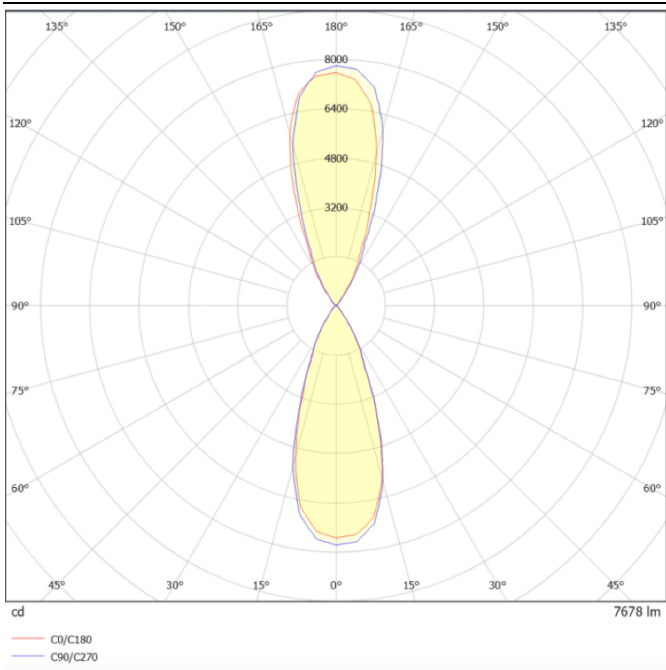

---

**Scheme**

---

---

**Photometry**

---

## UP&DOWNT

UP&DOWNT is a wall light with round design emitting light up and down. With a size of Ø130mmx340mm has a power of 2x18W and two reflectors up&down of 38 degrees beam angle. With a real lumen output of 3234lm, and an efficiency of 89.83lm/W. Is made in Die Cast Aluminium Body, Tempered Glass Cover and has an IP65 and an IK10 degree of protection. ON-OFF driver. Finished in White color.

**Item code** 86.OW09.4331.01

**Product type** Outdoor

**Category** Wall Light

**Family** UP&DOWNT

**Pictograms**

**Product**

**Real power (W)** 18

**Real luminous flux (Lm)** 3234

**Control gear** ON-OFF

**Colour temperature (K)** 3000

**Colour consistency (SDCM)** SDCM<3

**CRI** 80

**IK** IK10