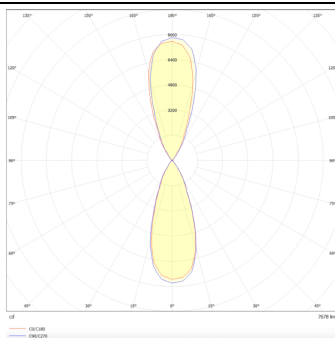

---

**Scheme**

---

---

**Photometry**

---

## UP&DOWNT

UP&DOWNT is a wall light with round design emitting light up and down. With a size of Ø130mmx340mm has a power of 2x18W and two reflectors up&down of 38 degrees beam angle. With a real lumen output of 3234lm, and an efficiency of 89.83lm/W. Is made in Die Cast Aluminium Body, Tempered Glass Cover and has an IP65 and an IK10 degree of protection. ON-OFF driver. Finished in White color.

**Luminous efficiency (Lm/W)** 89.83

**Beam angle (°)** 38

**Life time (h)** 50000h L70B10

**IP** 65

**Electrical class insulation** Class I

**Colour** White

**Chip Brand** NICHIA

**Control gear included** Yes

**Control gear** ON-OFF

**Colour temperature (K)** 3000

**Colour consistency (SDCM)** SDCM<3

**CRI** 80

**IK** IK10