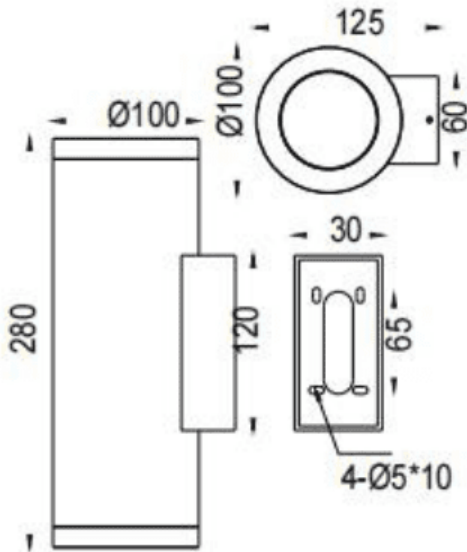

UP&DOWNNT

Lavov wall fixture from the family UP&DOWNNT with a power of 2x18W and a 38 degrees beam angle. Finished in White colour. Dimensions $\varnothing 100 \times 125 \times 280 \text{mm}$. With a total lumen output of 2x1788lm and a luminous efficiency of 93.3lm/W. CCT 3000K. Driver ON-OFF. Made in Die Cast Aluminium Body, Tempered Glass Cover .IP65. IK05

Dimensions

Product dimensions (mm) $\varnothing 100 \times 125 \times 280 \text{mm}$

Scheme

Photometry

Item code	86.OW09.4331.01
Product type	Outdoor
Category	Wall Light
Family	UP&DOWNNT
Pictograms	

Product	
Real power (W)	2x18
Real luminous flux (Lm)	2x1788
Luminous efficiency (Lm/W)	93.3
Beam angle (°)	38
Life time (h)	50000h L70B10
IP	IP65
Electrical class insulation	Class I
Colour	White
Control gear included	Yes
Control gear	ON-OFF
Light source	LED
Type of LED	COB
Colour temperature (K)	3000
Colour consistency (SDCM)	SDCM3
CRI	80
IK	IK05